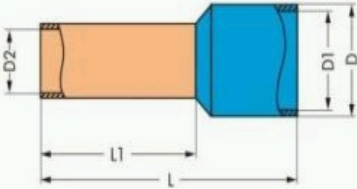

Item no.: 216-223
 Product description: SCREWLESS END STOP SLEEVE FOR 1 MM² / AWG 18
 INSULATED ELECTROLYTIC COPPER

Packing unit 1000 pieces

Strip length to	8 mm
Product group	2 (Terminal Block Accessories)
L	12 mm
L1	6 mm
D	3.6 mm
D1	3 mm
D2	1.5 mm
Weight	0.125 g
Color	red
Customs Tariff No.	85369010
Country of Origin	Deutschland