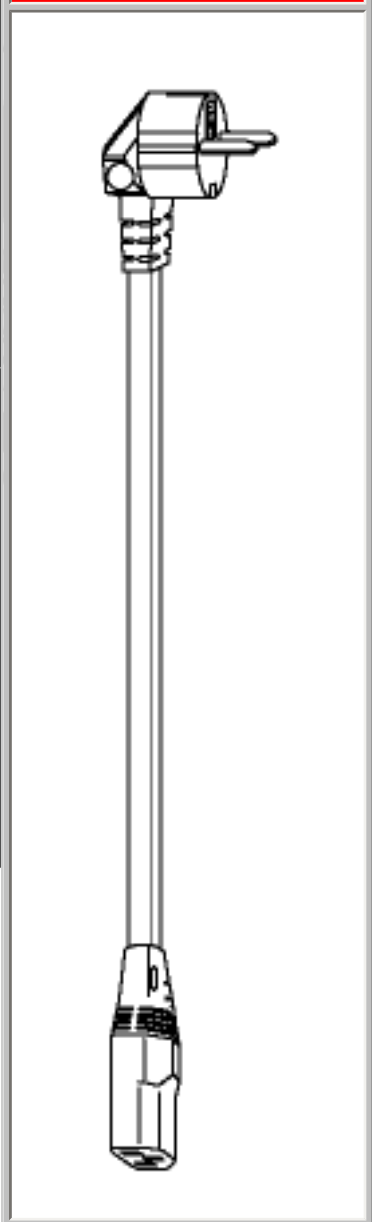

[Back](#)

**Selected Cable: 2125H**

End View	Plug	Cord	Connector	End View
				
NONE	CONTINENTAL-EUROPE		320C13	C13

<b>Part Number</b>	2125H
<b>Alternate Part Number</b>	20-22234-250-BK
<b>Country</b>	Continental Europe
<b>Category</b>	international power cords
<b>Jacket Color</b>	Mid Gray
<b>Length Meters</b>	2.5
<b>AWG Stranding</b>	H05VVF3G 1.00mm2
<b>Rating</b>	10A
<b>Notes</b>	Continental European. Dual Earthing.

**Cord View**

**Approvals**

Qty:

Back

Volex Power Cord Products Division, 5350 Lakeview Parkway S. Drive #D Indianapolis, IN 46268  
800-246-CORD. [info@volexpowercords.com](mailto:info@volexpowercords.com)