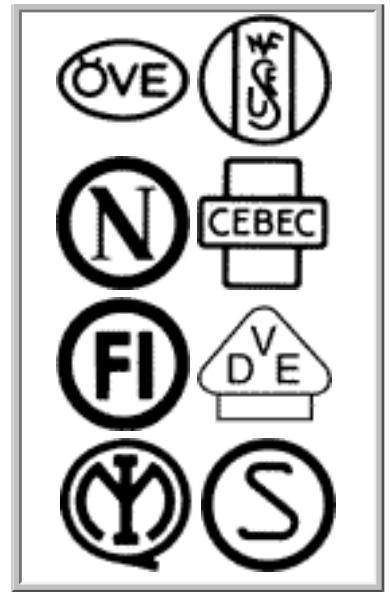

[Back](#)

**Selected Cable: 2125H**

End View	Plug	Cord	Connector	End View
				
NONE	CONTINENTAL-EUROPE		320C13	C13

<b>Part Number</b>	2125H
<b>Alternate Part Number</b>	20-22234-250-BK
<b>Country</b>	Continental Europe
<b>Category</b>	international power cords
<b>Jacket Color</b>	Mid Gray
<b>Length Meters</b>	2.5
<b>AWG Stranding</b>	H05VVF3G 1.00mm2
<b>Rating</b>	10A
<b>Notes</b>	Continental European. Dual Earthing.

**Cord View**

**Approvals**

Qty:

Back

Volex Power Cord Products Division, 5350 Lakeview Parkway S. Drive #D Indianapolis, IN 46268  
800-246-CORD. [info@volexpowercords.com](mailto:info@volexpowercords.com)