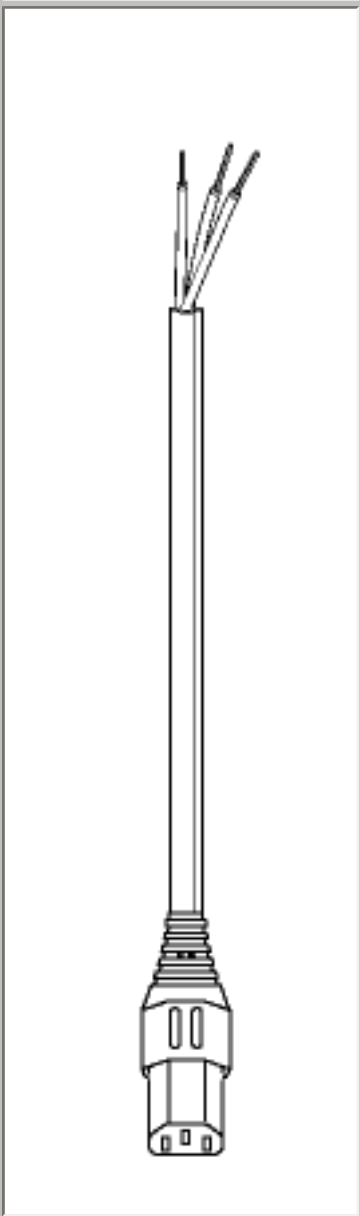

Back

Selected Cable: 2120H

End View	Plug	Cord	Connector	End View
				
NONE	3"STRIP		320C13	NONE

Part Number	2120H
Alternate Part Number	43-12233-250-BK
Category	international power cords
Jacket Color	Black or Gray
Length Meters	2.5.
AWG Stranding	H05VVF3G 1.00mm2
Rating	10A
Notes	See also 2143H.

Cord View

Approvals

Qty:

Back

Volex Power Cord Products Division, 5350 Lakeview Parkway S. Drive #D Indianapolis, IN 46268
800-246-CORD. info@volexpowercords.com

Proposition 65 warning for California residents: This product contains chemicals, including lead, known to the State of California to cause (cancer, and) birth defects or other reproductive harm. Wash hands after handling.