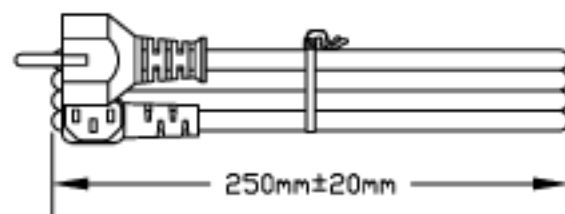

PACKAGING: FOLD & TIE

1	C.U.D - NEW RELEASE	01/10/05
REV	DESCRIPTION	DATE

- ☒ Indianapolis, IN
- ☐ Conover, N.C.
- ☐ Freemont, CA
- ☐ Aguascalientes, MX
- ☐ Tijuana, Mexico
- ☐ Hermosillo, MX
- ☐ Clinton, AR
- ☐ Kanata, Canada

Proprietary Notice:

This document is the property of Volex Incorporated. The information contained herein is not to be disclosed to anyone without the express written consent of Volex Inc.

MATERIAL:
PLUG: PVC-BLACK
JACKET: PVC-BLACK
LEAD FREE

FINISH:
JACKET: SMOOTH

SCALE:
NOT TO SCALE

ECD:
N/A

ITEM DESCRIPTION:
CORDSET - CONTINENTAL EUROPEAN
EUROPEAN POWER SUPPLY CORD (2.5M)

TOLERANCE UNLESS OTHERWISE SPECIFIED
.XXX ± .005
.XX ± .02
.X ± .03
FRACT. ± 1/32
ANGULAR ± 1/2°

APPROVED: PAR	DRAWN BY: MAF	DATE: 1-10-05

PART NO.:
2112H 10 C3