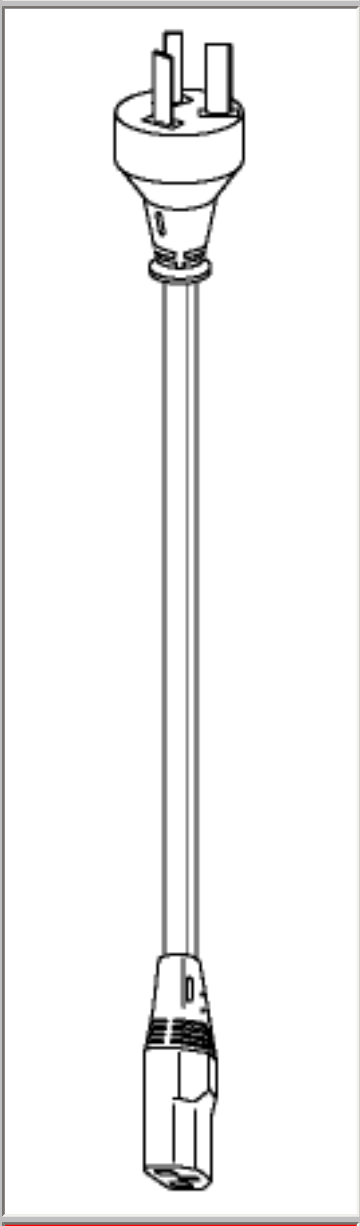

Back

Selected Cable: 2106H

End View	Plug	Cord	Connector	End View
				
	AS3112		320C13	n/a

Part Number	2106H
Alternate Part Number	14-12234-250-BK
Country	Australia
Category	international power cords
Jacket Color	Black
Length Meters	2.5
AWG Stranding	H05VVF3G 1.00mm2
Rating	10A
Notes	Australia cord.

Cord View

Approvals

Qty:

Back

Volex Power Cord Products Division, 5350 Lakeview Parkway S. Drive #D Indianapolis, IN 46268
800-246-CORD. info@volexpowercords.com

Proposition 65 warning for California residents: This product contains chemicals, including lead, known to the State of California to cause (cancer, and) birth defects or other reproductive harm. Wash hands after handling.