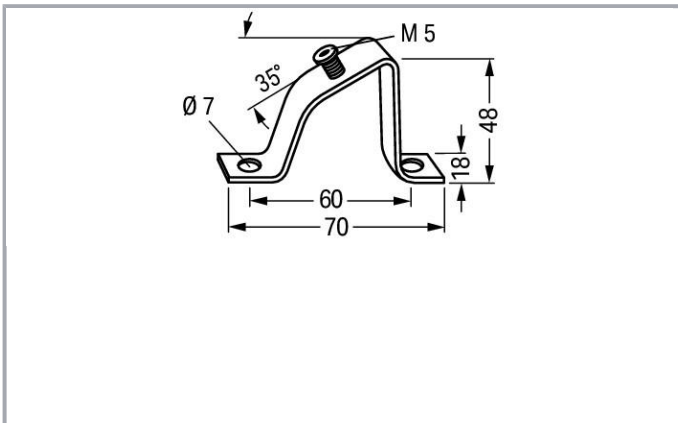

Data sheet | Item number: 210-148
Angled support bracket; without screw

www.wago.com/210-148

Data
Technical Data

Subject to changes. Please also observe the further product documentation!

WAGO Kontakttechnik GmbH & Co. KG
Hansastr. 27
32423 Minden
Phone: +49571 887-0 | Fax: +49571 887-169
Email: info.de@wago.com | Web: www.wago.com

Do you have any questions about our products?
We are always happy to take your call at {0}.

Main product function

Mounting Accessories

Geometrical Data

Width	18 mm / 0.709 inch
Height	48 mm / 1.89 inch
Depth	72 mm / 2.835 inch

Material Data

Weight	33 g
--------	------

Commercial data

Product Group	2 (Terminal Block Accessories)
Packaging type	BOX
Country of origin	IT
GTIN	4017332277198
Customs tariff number	73269098900

Counterpart

Compatible products

assembling

Item no.: 210-149

Screw M 5 x 8; for angled support bracket

www.wago.com/210-149

Downloads

CAD/CAE-Data

CAD data