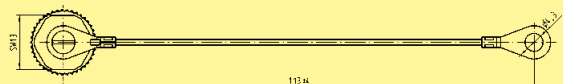

Cap metal M12

for IP65 / IP67
M12 metal cap for female side
with cable clip

21 01 000 0031