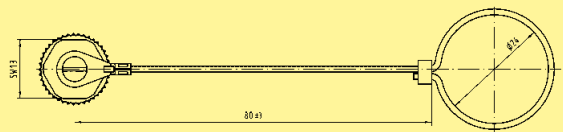

Identification

Part No.

Drawing

Dimensions in mm

Cap metal M12

for IP65 / IP67
M12 metal cap for male side
with cord

21 01 000 0033

Cap metal M12

for IP65 / IP67
M12 metal cap for male side
with cable clip

21 01 000 0038

Cap metal M12

for IP65 / IP67
M12 metal cap for female side
with cord

21 01 000 0030

Cap metal M12

for IP65 / IP67
M12 metal cap for female side
with cable clip