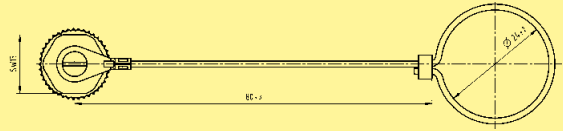

Identification

Part No.

Drawing

Dimensions in mm

Cap metal M12

for IP65 / IP67
M12 metal cap for male side
with cord

21 01 000 0033

Cap metal M12

for IP65 / IP67
M12 metal cap for male side
with cable clip

21 01 000 0038

Cap metal M12

for IP65 / IP67
M12 metal cap for female side
with cord

21 01 000 0030

Cap metal M12

for IP65 / IP67
M12 metal cap for female side
with cable clip