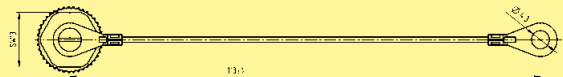

Identification

Part No.

Drawing

Dimensions in mm

Cap metal M12

for IP65 / IP67
M12 metal cap for male side
with cord

21 01 000 0033

Cap metal M12

for IP65 / IP67
M12 metal cap for male side
with cable clip

21 01 000 0038

Cap metal M12

for IP65 / IP67
M12 metal cap for female side
with cord

21 01 000 0030

Cap metal M12

for IP65 / IP67
M12 metal cap for female side
with cable clip