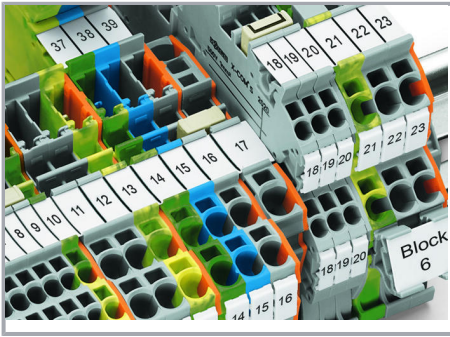

Commoning X-COM®S-SYSTEM Terminal Blocks using jumpers for TOPJOB® S Terminal Blocks. An end plate provides connection to TOPJOB® S Terminal Blocks. 2020 and 2022 Series Terminal Blocks are combinable. Jumper slots are on the same level for both series.