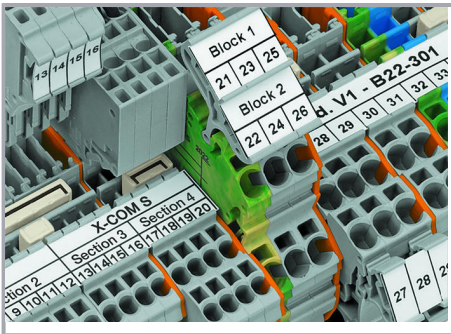

Marking

Clear marking via large marking area