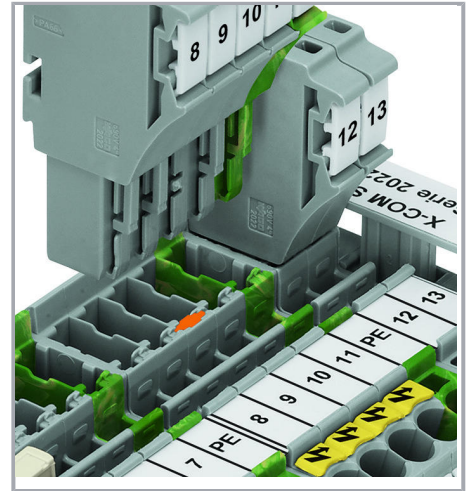

Insert a coding pin (2022-100) into the corresponding location of the carrier terminal block.