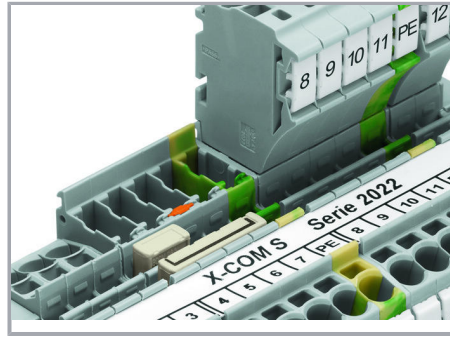

Pairing push-in comb style jumpers.