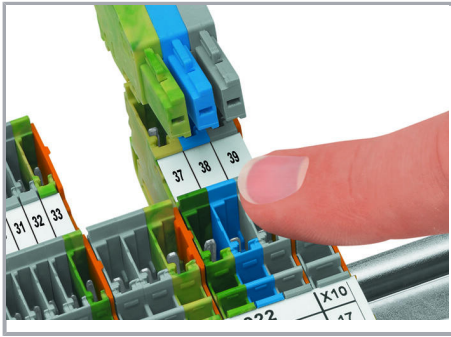

Carrier terminal blocks and female plugs are touch-proof.

Product family

X-COM S-Mini

[Show all products from the family](#)

Subject to changes. Please also observe the further product documentation!