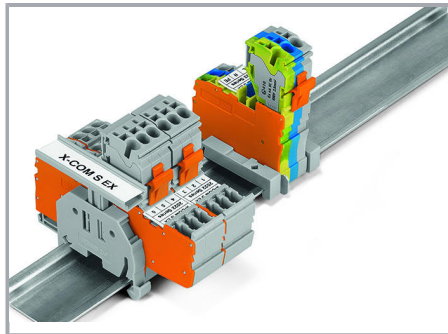

Group marking with height-adjustable group marker carrier (2009-163)

Safety

Subject to changes. Please also observe the further product documentation!