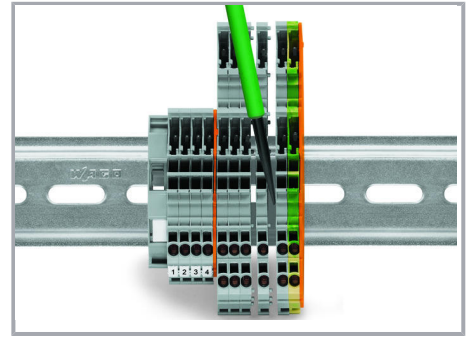

Installation Notes

Installation

Subject to changes. Please also observe the further product documentation!

Snap individual carrier terminal blocks onto the DIN-rail and slide together.

Open the assembly by laterally sliding a block via operating tool (3.5 x 0.5 mm blade).

Separate terminal block assembly and slide individual terminal blocks laterally using an operating tool.

Conductor termination

Push-in CAGE CLAMP® enables solid conductors to be connected by simply pushing them into the unit.