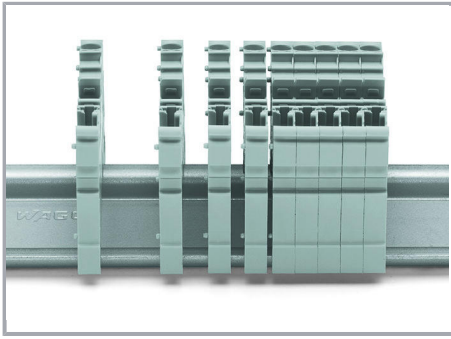

Installation Notes

Installation

Subject to changes. Please also observe the further product documentation!

Snap individual carrier terminal blocks onto the DIN-rail and slide together.

Open the assembly by laterally sliding a block via operating tool (3.5 x 0.5 mm blade).