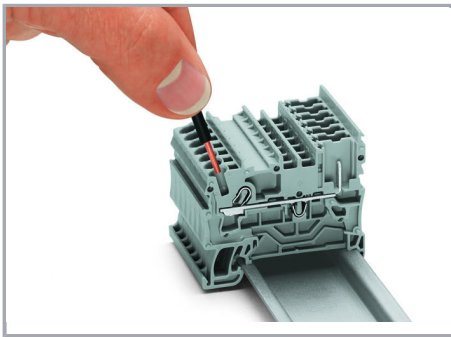

Installation Notes

Installation

Subject to changes. Please also observe the further product documentation!

Snap individual carrier terminal blocks onto the DIN-rail and slide together.

Open the assembly by laterally sliding a block via operating tool (3.5 x 0.5 mm blade).

Separate terminal block assembly and slide individual terminal blocks laterally using an operating tool.

Conductor termination

Push-in CAGE CLAMP® enables solid conductors to be connected by simply pushing them into the unit.