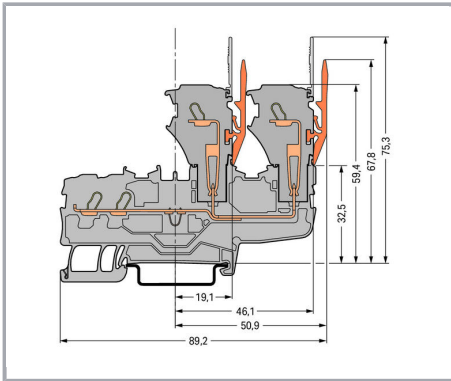

Carrier terminal block

Subject to changes. Please also observe the further product documentation!