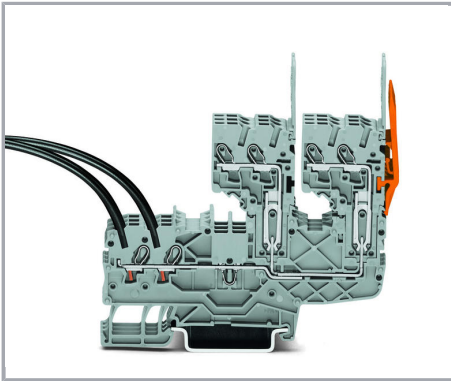

1-conductor female plug

Carrier terminal blocks can be commoned via 2000 Series Push-In Type Jumper Bars and tested via 859-500 Test Pin.