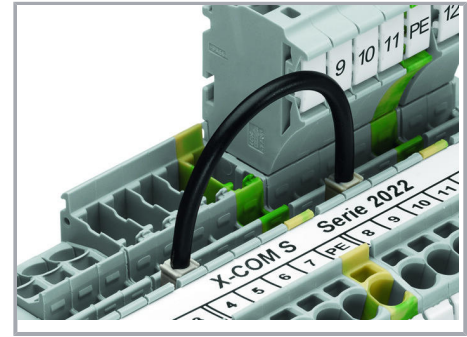

Commoning with push-in type wire jumper.