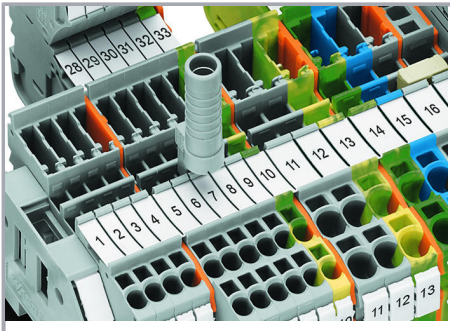

Testing

Test plug adapter (2009-174) for 4 mm test plugs or banana plugs – also suitable for X-COM®S-SYSTEM-MINI Terminal Blocks.

Coding

Subject to changes. Please also observe the further product documentation!