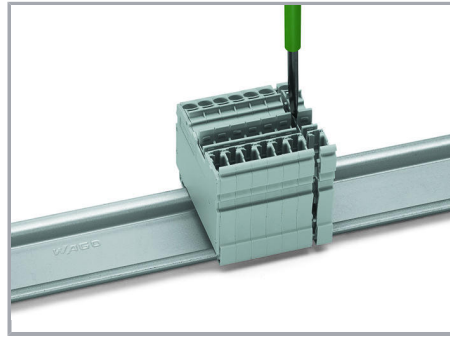

Installation Notes

Installation

Subject to changes. Please also observe the further product documentation!

Snap individual carrier terminal blocks onto the DIN-rail and slide together.

Open the assembly by laterally sliding a block via operating tool (3.5 x 0.5 mm blade).