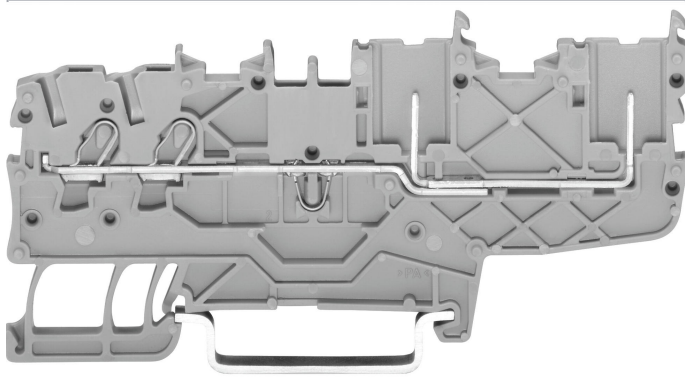

Data sheet | Item number: 2020-1401

2-conductor/2-pin carrier terminal block; for DIN-rail 35 x 15 and 35 x 7.5;
Push-in CAGE CLAMP®; 1,00 mm²; gray

www.wago.com/2020-1401

RoHS 
Compliant

[BOMcheck.net](https://www.bomcheck.net)