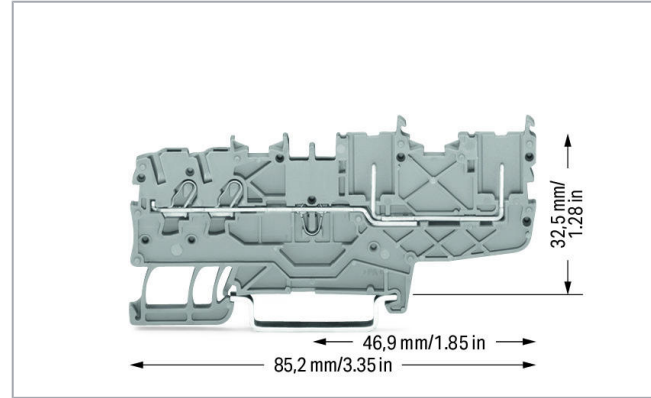

Data sheet | Item number: 2020-1401

2-conductor/2-pin carrier terminal block; for DIN-rail 35 x 15 and 35 x 7.5;
Push-in CAGE CLAMP®; 1,00 mm²; gray

www.wago.com/2020-1401

RoHS 
Compliant

[BOMcheck.net](https://www.bomcheck.net)