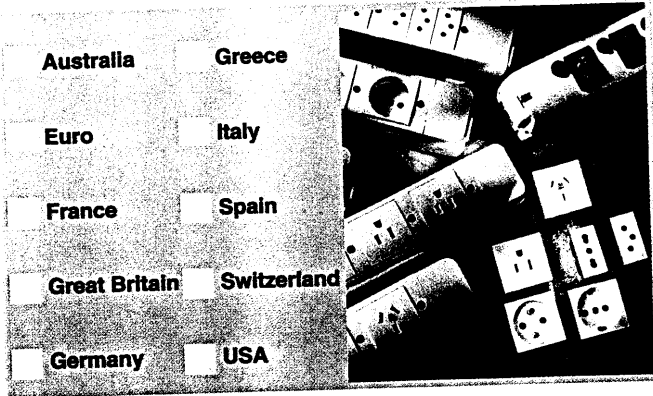

072-241 to 277

DB2000 International

Major International socket types

Multi position ST18 locking system and shutter. Vari-clip fixing, green unit live neon indicator and recessed earth take off terminal.