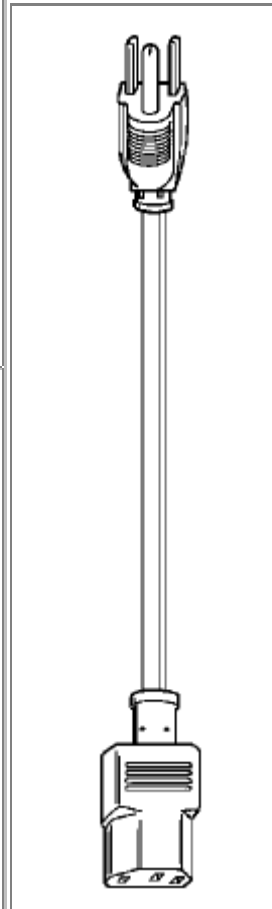

[Back](#)

Selected Cable: 17725				
End View	Plug	Cord	Connector	End View
				
5-15P	290B	SVT BELDFOIL SHIELDED	386A	C13

Cord View

Part Number	17725
Category	3 conductor plastic detachable
Shielding	Beldfoil Shielded
Jacket Color	black
Length Feet	6'7"
Length Meters	2
Temperature Rating	105 C°
Packaging Units Per Carton	H-100,H-25
Color Coding	International
AWG Stranding	18 (41x34)
Nominal OD Inch	0.253
Nominal OD millimeter	6.43
Rating	1250 Watts 10A-125V
VW-1	Passes Verticle Flame Wire Test
Notes	See 17742 for 60C version. See 17729 for SJT version.