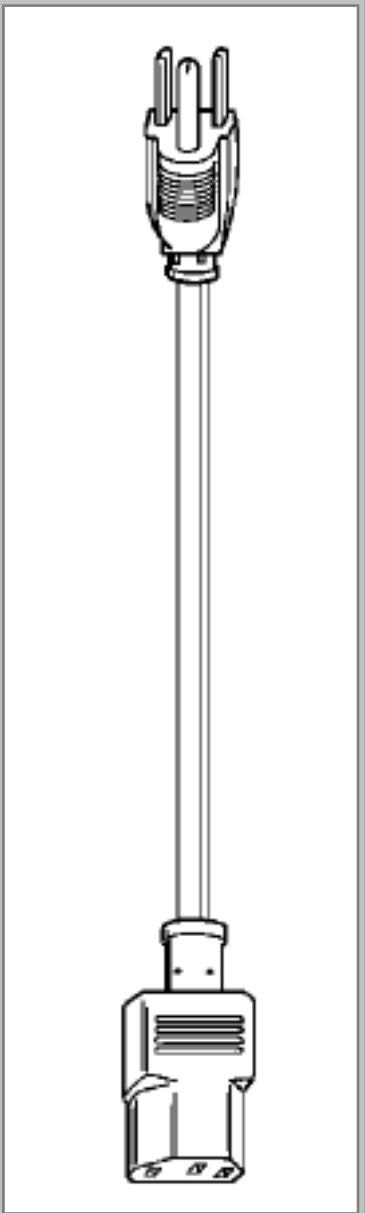

[Back](#)

Selected Cable: 17603				
End View	Plug	Cord	Connector	End View
5-15P	185	SJT BELDFOIL SHIELDED	386E	C13

Part Number	17603
Category	3 conductor plastic detachable
Shielding	Beldfoil Shielded
Jacket Color	black
Length Feet	9'10"
Length Meters	3
Temperature Rating	60 C°C
Packaging Units Per Carton	H-50,H-25
Color Coding	International
AWG Stranding	16 (65x34)
Nominal OD Inch	0.353
Nominal OD millimeter	8.97
Rating	1625 Watts 13A-125V
Notes	See 17602 for 6'7" version. See 17503 for unshielded version.

Cord View

Approvals

Qty:

Back

Volex Power Cord Products Division, 5350 Lakeview Parkway S. Drive #D Indianapolis, IN 46268
800-246-CORD. info@volexpowercords.com

Proposition 65 warning for California residents: This product contains chemicals, including lead, known to the State of California to cause (cancer, and) birth defects or other reproductive harm. Wash hands after handling.