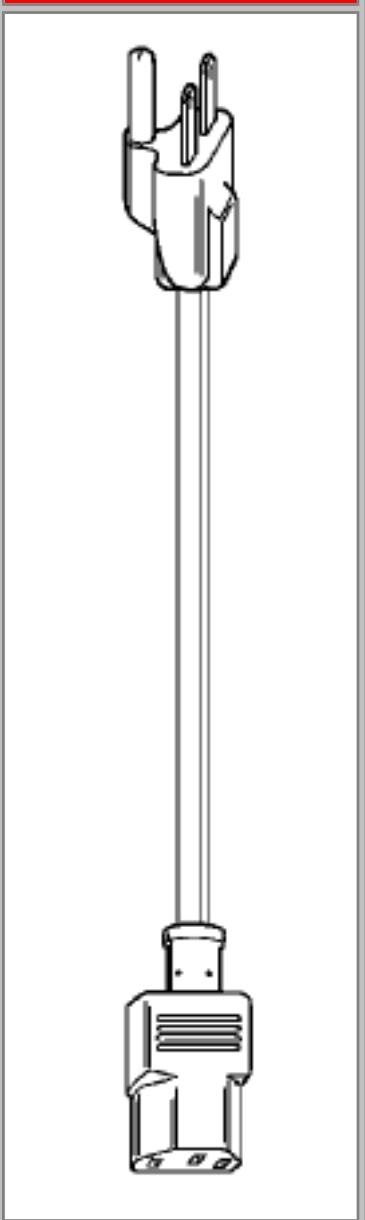

Back

Selected Cable: 17569

End View	Plug	Cord	Connector	End View
6-15P	44	SJT	386A	C13

Part Number	17569
Category	3 conductor plastic detachable
Shielding	unshielded
Jacket Color	black
Length Feet	9'10"
Length Meters	3
Temperature Rating	60 C°C
Packaging Units Per Carton	H-25
Color Coding	International
AWG Stranding	18 (41x34)
Nominal OD Inch	0.315
Nominal OD millimeter	8
Rating	2500 Watts 10A-250V
Notes	See 17567 for SVT version.

Cord View

Approvals

Qty:

Back

Volex Power Cord Products Division, 5350 Lakeview Parkway S. Drive #D Indianapolis, IN 46268
800-246-CORD. info@volexpowercords.com

Proposition 65 warning for California residents: This product contains chemicals, including lead, known to the State of California to cause (cancer, and) birth defects or other reproductive harm. Wash hands after handling.