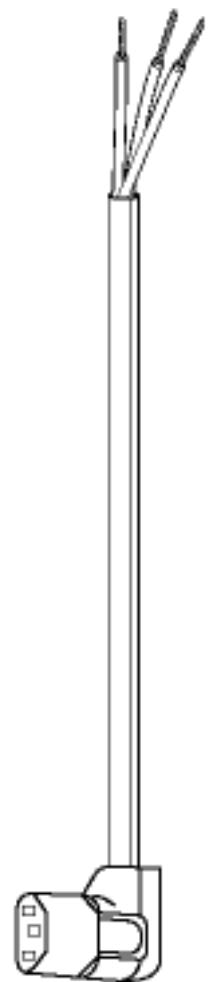

Back

Selected Cable: 17536

End View	Plug	Cord	Connector	End View
				
NONE	3"STRIP	SJT	910	C13

Cord View

Part Number	17536
Category	3 conductor plastic original equipment cords
Shielding	unshielded
Jacket Color	black
Length Feet	6'7"
Length Meters	2
Temperature Rating	60 C°C
Packaging Units Per Carton	H-100,H-25
Color Coding	International
AWG Stranding	18 (41x34)
Nominal OD Inch	0.315
Nominal OD millimeter	8
Rating	1250 Watts 10A-125V (*)
Notes	(*)Dual rated at 10A-250V. See 17537 for 9'10" version.

Approvals

Qty:

Back

Volex Power Cord Products Division, 5350 Lakeview Parkway S. Drive #D Indianapolis, IN 46268
800-246-CORD. info@volexpowercords.com

Proposition 65 warning for California residents: This product contains chemicals, including lead, known to the State of California to cause (cancer, and) birth defects or other reproductive harm. Wash hands after handling.