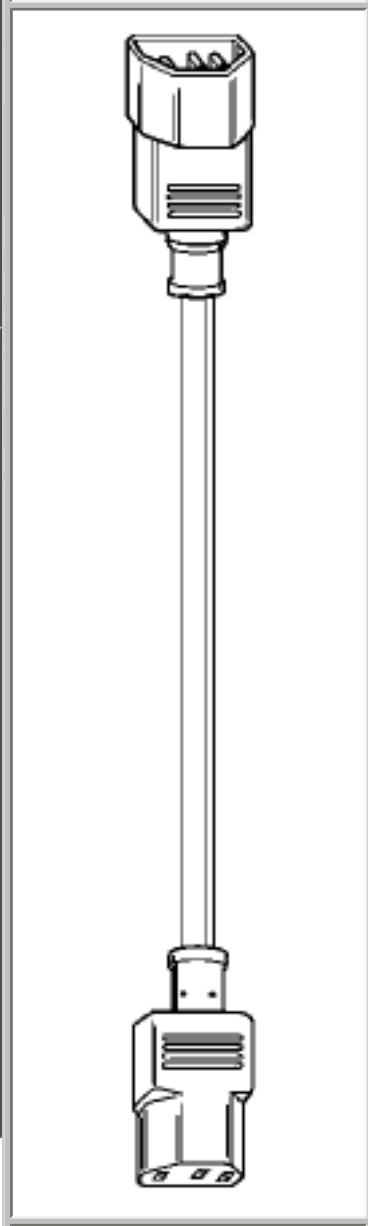

[Back](#)

Selected Cable: 17525

End View	Plug	Cord	Connector	End View
				
C14	388B	SJT	386E	C13

Part Number	17525
Category	3 conductor plastic detachable
Shielding	unshielded
Jacket Color	black
Length Feet	3'3"
Length Meters	1
Temperature Rating	60 C°C
Packaging Units Per Carton	H-100,H-25
Color Coding	International
AWG Stranding	16 (26x30)
Nominal OD Inch	0.34
Nominal OD millimeter	8.64
Rating	1625 Watts 13A-125V
Notes	See 17524 for 18 gauge version. See 17625 for shielded version.

Cord View

Approvals

Qty:

Back

Volex Power Cord Products Division, 5350 Lakeview Parkway S. Drive #D Indianapolis, IN 46268
800-246-CORD. info@volexpowercords.com

Proposition 65 warning for California residents: This product contains chemicals, including lead, known to the State of California to cause (cancer, and) birth defects or other reproductive harm. Wash hands after handling.