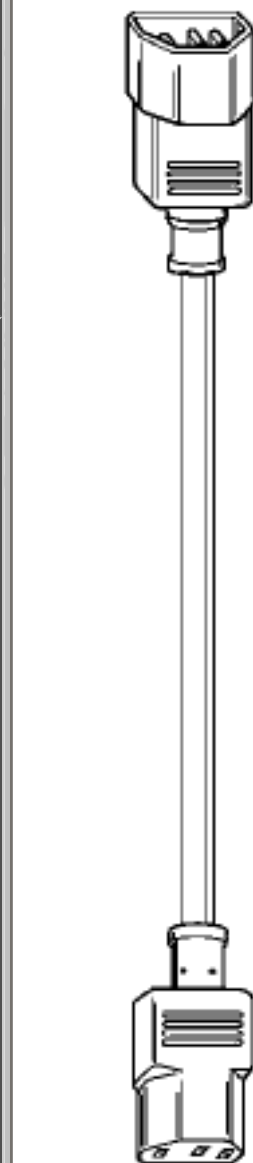

Back

Selected Cable: 17524

Cord View

End View	Plug	Cord	Connector	End View
				
C14	388B	SJT	386E	C13

Part Number	17524
Category	3 conductor plastic detachable
Shielding	unshielded
Jacket Color	black
Length Feet	3'3"
Length Meters	1
Temperature Rating	60 C°C
Packaging Units Per Carton	H-100,H-25
Color Coding	International
AWG Stranding	18 (41x34)
Nominal OD Inch	0.315
Nominal OD millimeter	8
Rating	1250 Watts 10A-125V (*)
Notes	(*)Dual rated at 10A-250V. See 17523 for 1'8" version. See 17525 for 16 gauge version. See 17625 for shielded version.

Approvals

Qty:

Back

Volex Power Cord Products Division, 5350 Lakeview Parkway S. Drive #D Indianapolis, IN 46268
800-246-CORD. info@volexpowercords.com

Proposition 65 warning for California residents: This product contains chemicals, including lead, known to the State of California to cause (cancer, and) birth defects or other reproductive harm. Wash hands after handling.