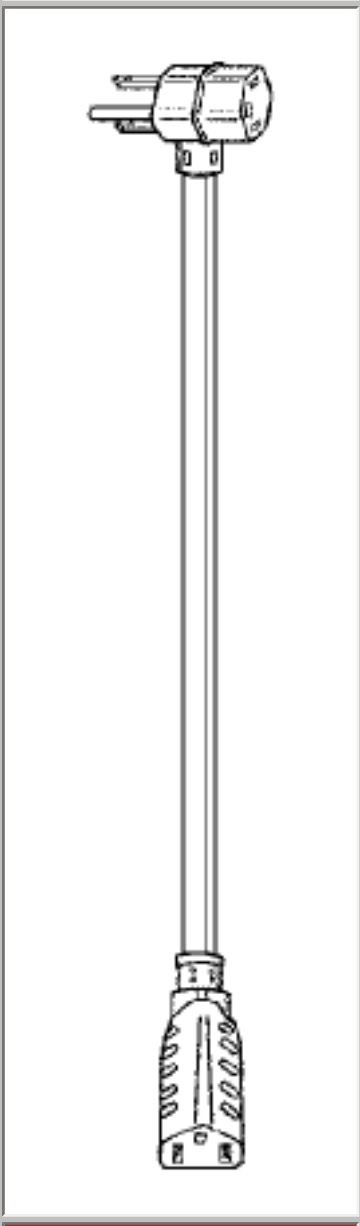

**Back**

**Selected Cable: 17463**

End View	Plug	Cord	Connector	End View
5-15P	745	SJT	108	5-15R

<b>Part Number</b>	<b>17463</b>
<b>NSN</b>	6150-01-035-8901
<b>Category</b>	extension cords rubber and plastic
<b>Jacket Color</b>	black
<b>Length Feet</b>	15'
<b>Length Meters</b>	4.57
<b>Temperature Rating</b>	60°C
<b>Packaging Units Per Carton</b>	S-10
<b>Color Coding</b>	North America
<b>AWG Stranding</b>	16 (26x30)
<b>Nominal OD Inch</b>	0.34
<b>Nominal OD millimeter</b>	8.64
<b>Rating</b>	1625 Watts 13A-125V
<b>Notes</b>	Restricted use only. Add-a-line Plug. See 17462 for 8ft version.

**Cord View**

**Approvals**

Qty:

Back

Volex Power Cord Products Division, 5350 Lakeview Parkway S. Drive #D Indianapolis, IN 46268  
800-246-CORD. [info@volexpowercords.com](mailto:info@volexpowercords.com)