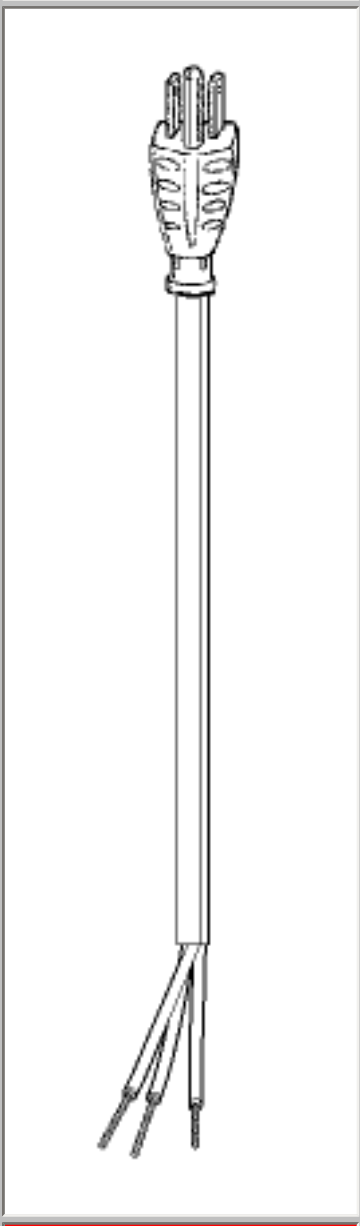

Back

Selected Cable: 17408

End View	Plug	Cord	Connector	End View
				
5-15P	290B	SJ	3"STRIP	NONE

Part Number	17408
Category	2 and 3 conductor rubber original equipment cords
Shielding	unshielded
Jacket Color	black
Length Feet	8'
Length Meters	2.44
Temperature Rating	60 C°C
Packaging Units Per Carton	B-50,S-25
Color Coding	North America
AWG Stranding	18 (16x30)
Nominal OD Inch	0.315
Nominal OD millimeter	8
Rating	1250 Watts 10A-125V

Cord View

Approvals

Notes

See 17406 for 6ft version. See 17238 for SV version. See 17409 for SJO version. See 17308 for cord holder plug version. See 40407 for SJT (plastic) version.

Qty:

Back

Volex Power Cord Products Division, 5350 Lakeview Parkway S. Drive #D Indianapolis, IN 46268
800-246-CORD. info@volexpowercords.com