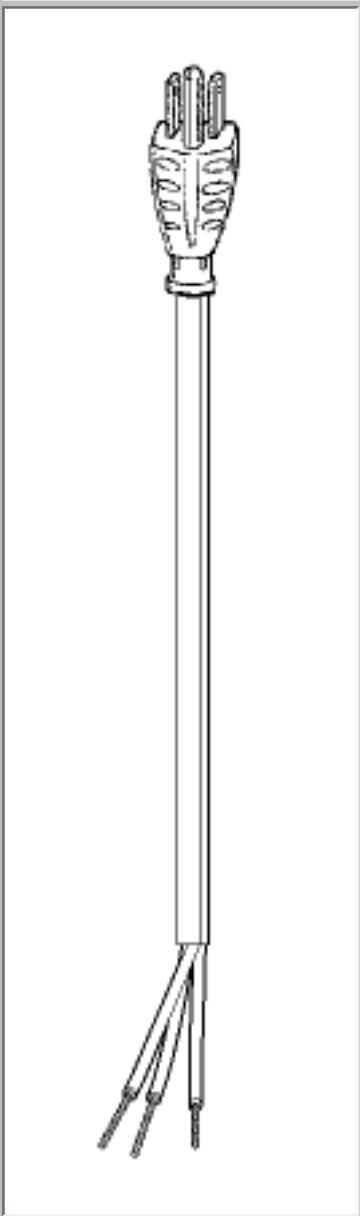

Back

Selected Cable: 17406

End View	Plug	Cord	Connector	End View
				
5-15P	290B	SJ	3"STRIP	NONE

Part Number	17406
NSN	6150-00-809-8126
Category	2 and 3 conductor rubber original equipment cords
Shielding	unshielded
Jacket Color	black
Length Feet	6'
Length Meters	1.83
Temperature Rating	60 C°C
Packaging Units Per Carton	B-50,S-25
Color Coding	North America
AWG Stranding	18 (16x30)
Nominal OD Inch	0.315
Nominal OD millimeter	8
Rating	1250 Watts 10A-125V
Notes	See 17408 for 8ft version. See 17405 for SJT (plastic) version.

Cord View

Approvals

Qty:

Back

Volex Power Cord Products Division, 5350 Lakeview Parkway S. Drive #D Indianapolis, IN 46268
800-246-CORD. info@volexpowercords.com

Proposition 65 warning for California residents: This product contains chemicals, including lead, known to the State of California to cause (cancer, and) birth defects or other reproductive harm. Wash hands after handling.