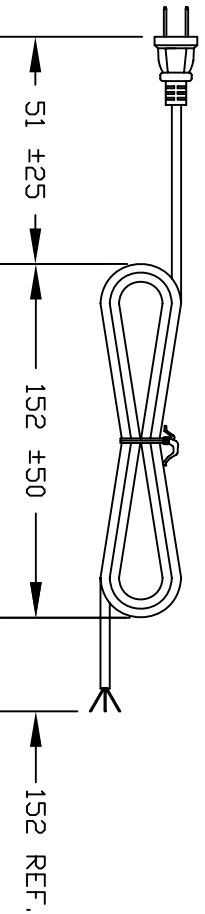

VOLEX RESERVES THE RIGHT TO ALTER NON-CRITICAL DIMENSIONS WITHOUT NOTICE.

PACKAGING: FOLD & TIE

- NOTES
- 1) CORDAGE: 18/2 SJ, 60°C, BLACK
 - 2) APPROVALS: (UL) (ETL)
 - 3) RATING: 10 AMP/125 VOLTS
 - 4) PACKAGING: 100 PIECES/CARTON
 - 5) ALL DIMENSIONS IN MILLIMETERS

REV	DESCRIPTION	DATE
1	C.U.D - NEW RELEASE	10/10/07
2	REDRAWN TO SHOW CHINESE MANUFACTURED CORD	8/18/08

SCALE:	ECD:	ITEM DESCRIPTION
NDT TO SCALE	N/A	CORDSSET - NORTH AMERICAN POWER SUPPLY CORD (8)

TOLERANCE UNLESS OTHERWISE SPECIFIED	APPROVED	DRAWN BY	DATE:
.XXX ± .005 .XX ± .02 .X ± .03 FRACT. ± 1/32 ANGULAR ± 1/2°	STC	STC	10/10/07

SCALE:	PART NO.
NDT TO SCALE	17308 10 B1

Proprietary Notice:
This document is the property of Volex Incorporated. The information contained herein is not to be disclosed to anyone without the express written consent of Volex Inc.

MATERIAL:
PLUG: PVC, BLACK
JACKET: PVC, BLACK
LEAD: FREE, ROHS COMPLIANT

FINISH:
JACKET: SMOOTH

- Indianapolis, IN
- Conover, N.C.
- Freemont, CA
- Aguascalientes, MX
- Tijuana, Mexico
- Hermosillo, MX
- Clinton, AR
- Kanata, Canada