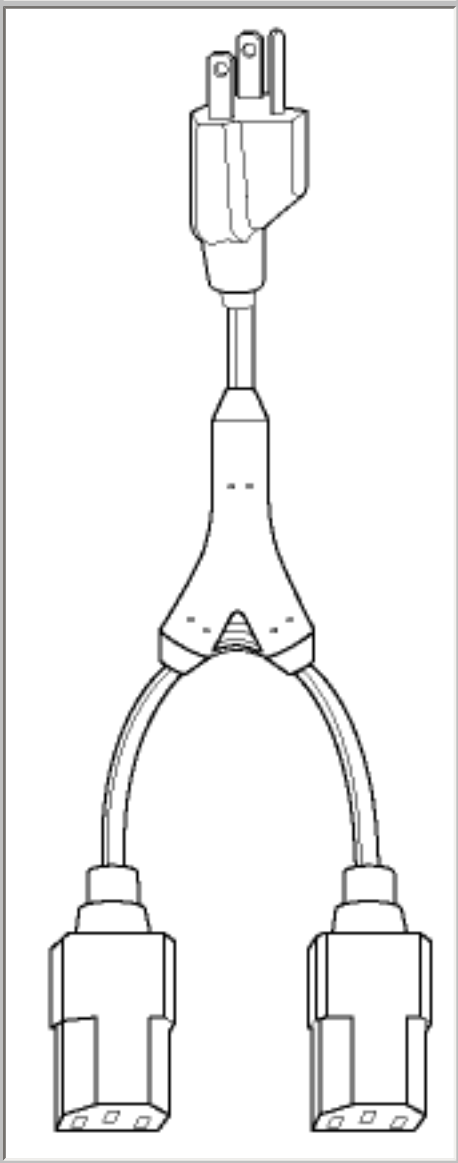

[Back](#)

Selected Cable: 17274A				
End View	Plug	Cord	Connector	End View
				
5-15P	AEC-30	SJT	250A	C13

<b>Part Number</b>	17274A
<b>Category</b>	3 conductor plastic detachable special use cords
<b>Jacket Color</b>	black
<b>Length Feet</b>	6':2' legs
<b>Temperature Rating</b>	60 C°
<b>Packaging Units Per Carton</b>	B-50
<b>Color Coding</b>	North America
<b>AWG Stranding</b>	16 (65x34)
<b>Nominal OD Inch</b>	0.340
<b>Nominal OD millimeter</b>	8
<b>Rating</b>	3250 Watts 13A-125V
<b>Notes</b>	See 17275A for 10' version. See 17272A for 18 gauge version.

**Cord View**

**Approvals**

Qty:

Back

Volex Power Cord Products Division, 5350 Lakeview Parkway S. Drive #D Indianapolis, IN 46268  
800-246-CORD. [info@volexpowercords.com](mailto:info@volexpowercords.com)