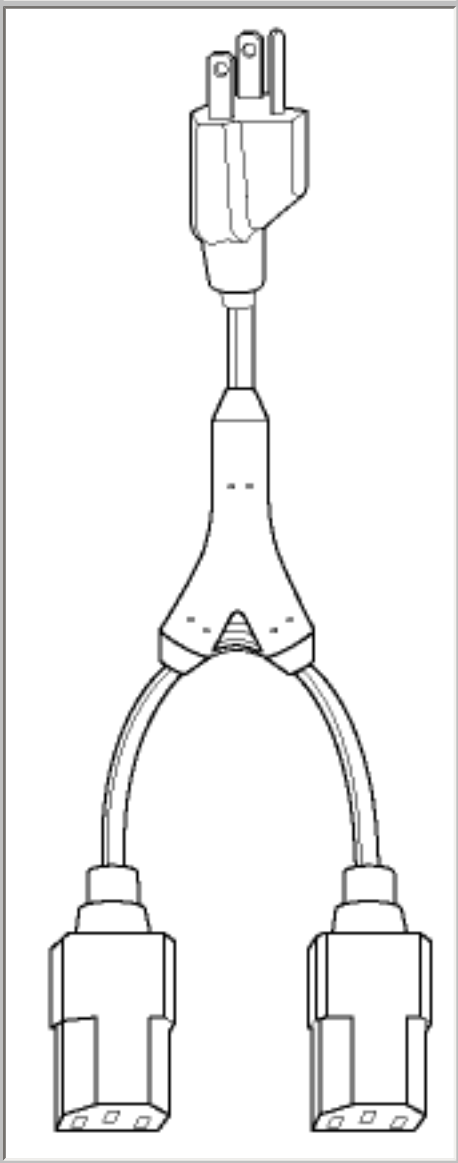

[Back](#)

Selected Cable: 17273A				
End View	Plug	Cord	Connector	End View
				
5-15P	AEC-30	SJT	250A	C13

Cord View

Part Number	17273A
Category	3 conductor plastic detachable special use cords
Jacket Color	black
Length Feet	10': 2' legs
Temperature Rating	60 C°
Packaging Units Per Carton	B-50
Color Coding	North America
AWG Stranding	18 (41x34)
Nominal OD Inch	0.315
Nominal OD millimeter	8
Rating	1250 Watts 10A-125V
Notes	See 17272A for 6' version. See 17275A for 16 gauge version.

Approvals

Qty:

Back

Volex Power Cord Products Division, 5350 Lakeview Parkway S. Drive #D Indianapolis, IN 46268
800-246-CORD. info@volexpowercords.com

Proposition 65 warning for California residents: This product contains chemicals, including lead, known to the State of California to cause (cancer, and) birth defects or other reproductive harm. Wash hands after handling.