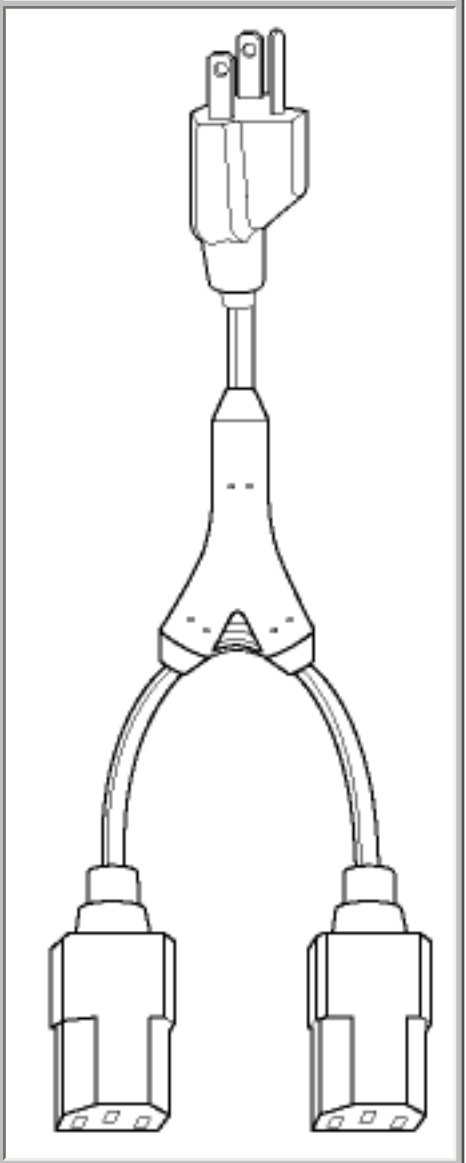

[Back](#)

Selected Cable: 17272A				
End View	Plug	Cord	Connector	End View
				
5-15P	AEC-30	SJT	250A	C13

**Cord View**

<b>Part Number</b>	17272A
<b>Category</b>	3 conductor plastic detachable special use cords
<b>Jacket Color</b>	black
<b>Length Feet</b>	6': 2' legs
<b>Temperature Rating</b>	60 C°
<b>Packaging Units Per Carton</b>	B-50
<b>Color Coding</b>	North America
<b>AWG Stranding</b>	18 (41x34)
<b>Nominal OD Inch</b>	0.315
<b>Nominal OD millimeter</b>	8
<b>Rating</b>	1250 Watts 10A-125V
<b>Notes</b>	See 17273A for 10' version. See 17274A for 16 gauge version.

**Approvals**

Qty:

Back

Volex Power Cord Products Division, 5350 Lakeview Parkway S. Drive #D Indianapolis, IN 46268  
800-246-CORD. [info@volexpowercords.com](mailto:info@volexpowercords.com)

Proposition 65 warning for California residents: This product contains chemicals, including lead, known to the State of California to cause (cancer, and) birth defects or other reproductive harm. Wash hands after handling.