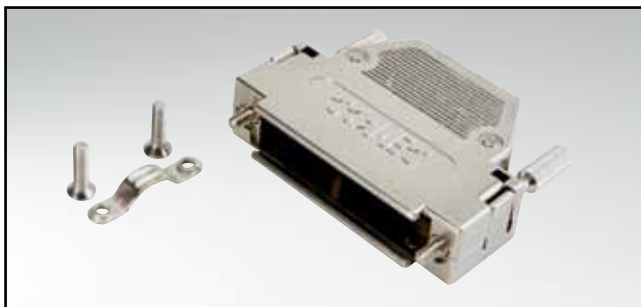

D-SUB PLASTIC HOOD

Straight cable entry – 9-50 pos. – With jack screws

RoHS compliant – CSA listed, File No.: LR 115000-1 – UL listed, File No.: E202784

DESCRIPTION

- Two-part plastic hood
- Integrated cable clamping
- Material:
 - Plastic hood grey/black: Polyamide + Glas filled, UL 94 V-0
 - Plastic hood metallized: ABS, UL 94 V-0
- Fastening:
 - 4-40 UNC jack screw
 - M3 jack screw
- Bulk or single packaged units

ORDER DATA

D-SUB PLASTIC HOOD – STRAIGHT CABLE ENTRY		
No. of pos.	Design	Part Number
09	Black housing / 4-40 UNC Jack screw	165 X 10139 X
15	Black housing / 4-40 UNC Jack screw	165 X 10149 X
25	Black housing / 4-40 UNC Jack screw	165 X 10159 X
37	Black housing / 4-40 UNC Jack screw	165 X 10169 X
50	Black housing / 4-40 UNC Jack screw	165 X 10179 X
09	Black housing / M3 Jack screw	165 X 10189 X
15	Black housing / M3 Jack screw	165 X 10199 X
25	Black housing / M3 Jack screw	165 X 10209 X
37	Black housing / M3 Jack screw	165 X 10219 X
50	Black housing / M3 Jack screw	165 X 10229 X
09	Grey housing / 4-40-UNC Jack screw	165 X 14109 X
15	Grey housing / 4-40-UNC Jack screw	165 X 14119 X
25	Grey housing / 4-40-UNC Jack screw	165 X 14129 X
37	Grey housing / 4-40-UNC Jack screw	165 X 14139 X
50	Grey housing / 4-40-UNC Jack screw	165 X 14149 X
09	Grey housing / M3 Jack screw	165 X 14159 X
15	Grey housing / M3 Jack screw	165 X 14169 X
25	Grey housing / M3 Jack screw	165 X 14179 X
37	Grey housing / M3 Jack screw	165 X 14189 X
50	Grey housing / M3 Jack screw	165 X 14199 X