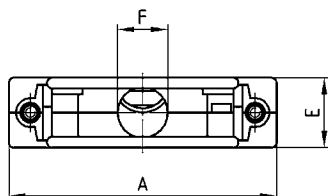

D-SUB PLASTIC HOOD

Straight cable entry – 9-50 pos. – With jack screws

RoHS compliant – CSA listed, File No.: LR 115000-1 – UL listed, File No.: E202784

DESCRIPTION

- Two-part plastic hood
- Integrated cable clamping
- Material:
 - Plastic hood grey/black: Polyamide + Glas filled, UL 94 V-0
 - Plastic hood metallized: ABS, UL 94 V-0
- Fastening:
 - 4-40 UNC jack screw
 - M3 jack screw
- Bulk or single packaged units

PRODUCT DRAWING

No. of pos.	A	B	C	D	E	Ø F
09	34.00	25.00	25.00	27.75	14.50	8.50
15	42.30	33.30	37.00	39.75	14.50	10.00
25	56.00	47.00	37.00	39.75	14.50	10.50
37	72.50	63.50	37.00	39.75	14.50	10.50
50	67.00	61.10	49.10	51.40	19.80	14.00

ORDER DATA

D-SUB PLASTIC HOOD – STRAIGHT CABLE ENTRY		
No. of pos.	Design	Part Number
09	Black housing / 4-40 UNC Jack screw	165 X 10139 X
15	Black housing / 4-40 UNC Jack screw	165 X 10149 X
25	Black housing / 4-40 UNC Jack screw	165 X 10159 X
37	Black housing / 4-40 UNC Jack screw	165 X 10169 X
50	Black housing / 4-40 UNC Jack screw	165 X 10179 X
09	Black housing / M3 Jack screw	165 X 10189 X
15	Black housing / M3 Jack screw	165 X 10199 X
25	Black housing / M3 Jack screw	165 X 10209 X
37	Black housing / M3 Jack screw	165 X 10219 X
50	Black housing / M3 Jack screw	165 X 10229 X
09	Grey housing / 4-40-UNC Jack screw	165 X 14109 X
15	Grey housing / 4-40-UNC Jack screw	165 X 14119 X
25	Grey housing / 4-40-UNC Jack screw	165 X 14129 X
37	Grey housing / 4-40-UNC Jack screw	165 X 14139 X
50	Grey housing / 4-40-UNC Jack screw	165 X 14149 X
09	Grey housing / M3 Jack screw	165 X 14159 X
15	Grey housing / M3 Jack screw	165 X 14169 X
25	Grey housing / M3 Jack screw	165 X 14179 X
37	Grey housing / M3 Jack screw	165 X 14189 X
50	Grey housing / M3 Jack screw	165 X 14199 X