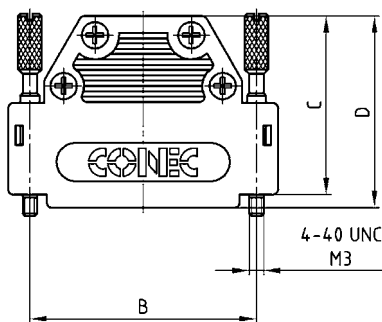

PRODUCT DRAWING

No. of pos.	A	B	C	D	E	Ø F
09	34.00	25.00	25.00	27.75	14.50	8.50
15	42.30	33.30	37.00	39.75	14.50	10.00
25	56.00	47.00	37.00	39.75	14.50	10.50
37	72.50	63.50	37.00	39.75	14.50	10.50
50	67.00	61.10	49.10	51.40	19.80	14.00

ORDER DATA

D-SUB PLASTIC HOOD – STRAIGHT CABLE ENTRY		
No. of pos.	Design	Part Number
09	Black housing / 4-40 UNC Jack screw	165 X 10139 X
15	Black housing / 4-40 UNC Jack screw	165 X 10149 X
25	Black housing / 4-40 UNC Jack screw	165 X 10159 X
37	Black housing / 4-40 UNC Jack screw	165 X 10169 X
50	Black housing / 4-40 UNC Jack screw	165 X 10179 X
09	Black housing / M3 Jack screw	165 X 10189 X
15	Black housing / M3 Jack screw	165 X 10199 X
25	Black housing / M3 Jack screw	165 X 10209 X
37	Black housing / M3 Jack screw	165 X 10219 X
50	Black housing / M3 Jack screw	165 X 10229 X
09	Grey housing / 4-40-UNC Jack screw	165 X 14109 X
15	Grey housing / 4-40-UNC Jack screw	165 X 14119 X
25	Grey housing / 4-40-UNC Jack screw	165 X 14129 X
37	Grey housing / 4-40-UNC Jack screw	165 X 14139 X
50	Grey housing / 4-40-UNC Jack screw	165 X 14149 X
09	Grey housing / M3 Jack screw	165 X 14159 X
15	Grey housing / M3 Jack screw	165 X 14169 X
25	Grey housing / M3 Jack screw	165 X 14179 X
37	Grey housing / M3 Jack screw	165 X 14189 X
50	Grey housing / M3 Jack screw	165 X 14199 X

D-SUB PLASTIC HOOD – STRAIGHT CABLE ENTRY - METALLIZED		
No. of pos.	Design	Part Number
09	Metallized housing / 4-40 UNC Jack screw	165 X 10909 X
15	Metallized housing / 4-40 UNC Jack screw	165 X 10919 X
25	Metallized housing / 4-40 UNC Jack screw	165 X 10929 X
37	Metallized housing / 4-40 UNC Jack screw	165 X 10939 X
50	Metallized housing / 4-40 UNC Jack screw	165 X 10949 X
09	Metallized housing / M3 Jack screw	165 X 10959 X
15	Metallized housing / M3 Jack screw	165 X 10969 X
25	Metallized housing / M3 Jack screw	165 X 10979 X
37	Metallized housing / M3 Jack screw	165 X 10989 X
50	Metallized housing / M3 Jack screw	165 X 10999 X

For single packaged add the letter „E“ at the end of the part number.