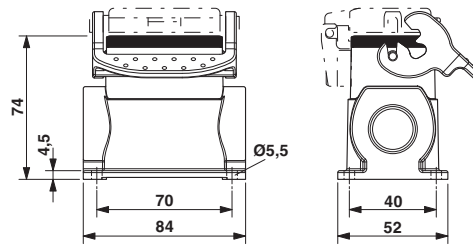

Housing - HC-B 6-SML-74/O2M32 - 1646858

Technical data

General

Size	B6
Housing type	Box mounting bases
Locking type	with single locking latch
No. of cable outlets	2
Cable outlet	lateral
Screw connection	none
Type of the screw connection	2x M32
Housing material	die-cast aluminum
Housing surface material	Powder-coated, gray
Seal material	NBR
Material lock	Stainless steel, handle: PA
Material grip body interlock	PA

Environmental Product Compliance

China RoHS	Environmentally friendly use period: unlimited = EFUP-e
	No hazardous substances above threshold values

Drawings

Dimensional drawing

Dimensional drawing

Classifications

eCl@ss

eCl@ss 10.0.1	27440202
eCl@ss 4.0	27140800
eCl@ss 4.1	27140800
eCl@ss 5.0	27143400
eCl@ss 5.1	27261200
eCl@ss 6.0	27261200