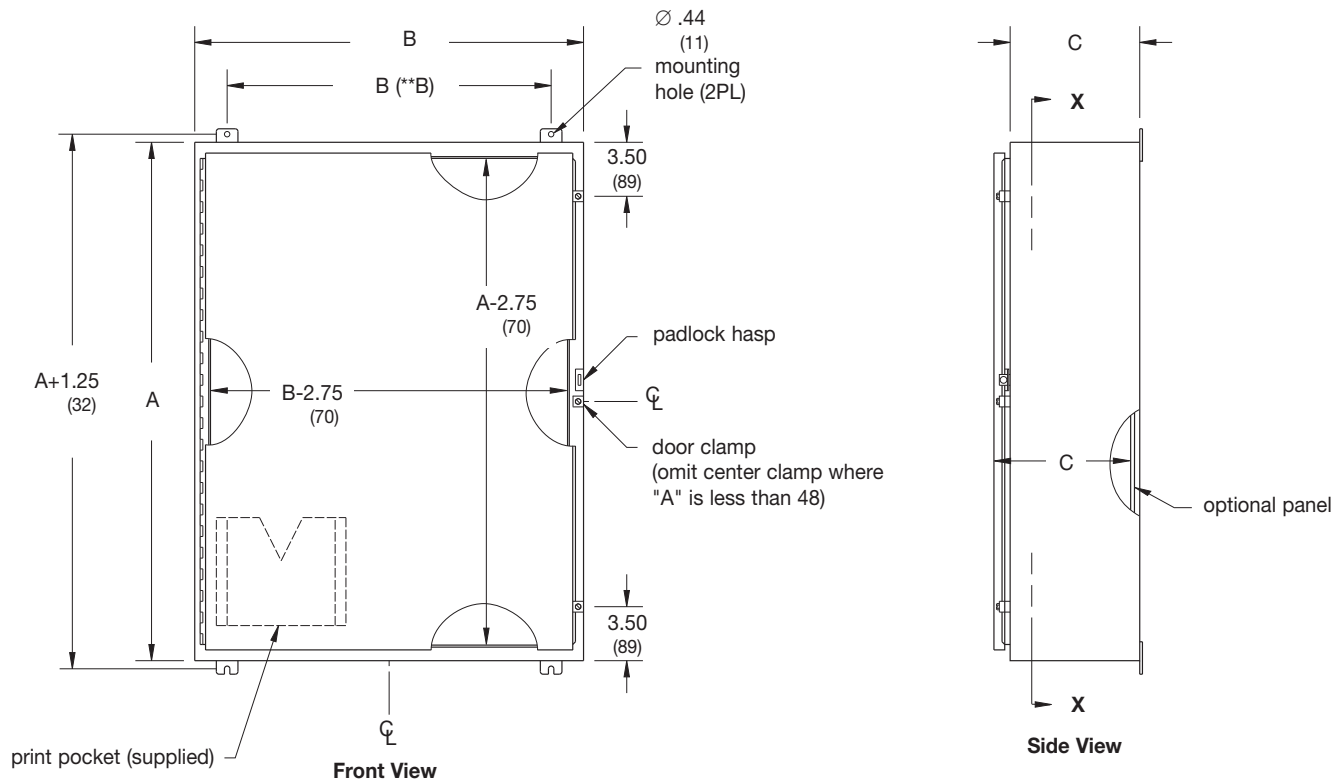

Accessories

- Panels
- NEMA terminal strap kit
- Terminal blocks
- Type 12 door handle kit
- Floor stand kit
- Touch-up paint
- See Accessories section

Construction

- Enclosure and door are fabricated from code gauge steel, (see tables, pages 106 & 107)
- All continuous welded seams are finished smooth
- Doors are secured to the body with a heavy-duty continuous hinge on one side and easy-to-release door clamps mounted to the opposite side
- Each door has a padlock hasp with sealing hole provision
- Print pocket provided
- Door has a seamless poured in-place gasket
- Ground stud provided on door
- Formed lip around enclosure opening diverts liquids and contaminants
- .375-16 collar studs are provided for mounting optional panel
- External mounting feet are provided for secure wall mounting

See pages 106 & 107 for dimensions

Notes: Dimensions are in inches. Millimeters shown are for reference only. Data subject to change without notice.

Type 12/13 Panel Enclosures

Wall-Mount Enclosures Type 12 Single-Door Catalog Number