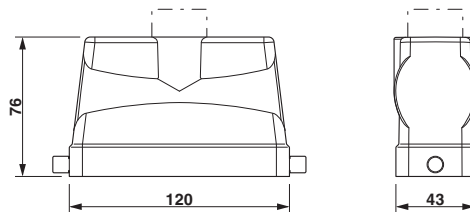

Housing - HC-B 24-TFL-H-O1STM40G - 1460214

Technical data

General

Housing type	Sleeve housing
Locking type	for single locking latch
No. of cable outlets	1
Cable outlet	straight
Screw connection	none
Type of the screw connection	1x M40
Housing material	die-cast aluminum
Housing surface material	Powder-coated, gray

Environmental Product Compliance

China RoHS	Environmentally friendly use period: unlimited = EFUP-e
	No hazardous substances above threshold values

Drawings

Dimensional drawing

Dimensional drawing

Classifications

eCl@ss

eCl@ss 10.0.1	27440202
eCl@ss 4.0	27140800
eCl@ss 4.1	27140800
eCl@ss 5.0	27143400
eCl@ss 5.1	27261200
eCl@ss 6.0	27261200
eCl@ss 7.0	27440202
eCl@ss 9.0	27440202

ETIM

ETIM 3.0	EC000437