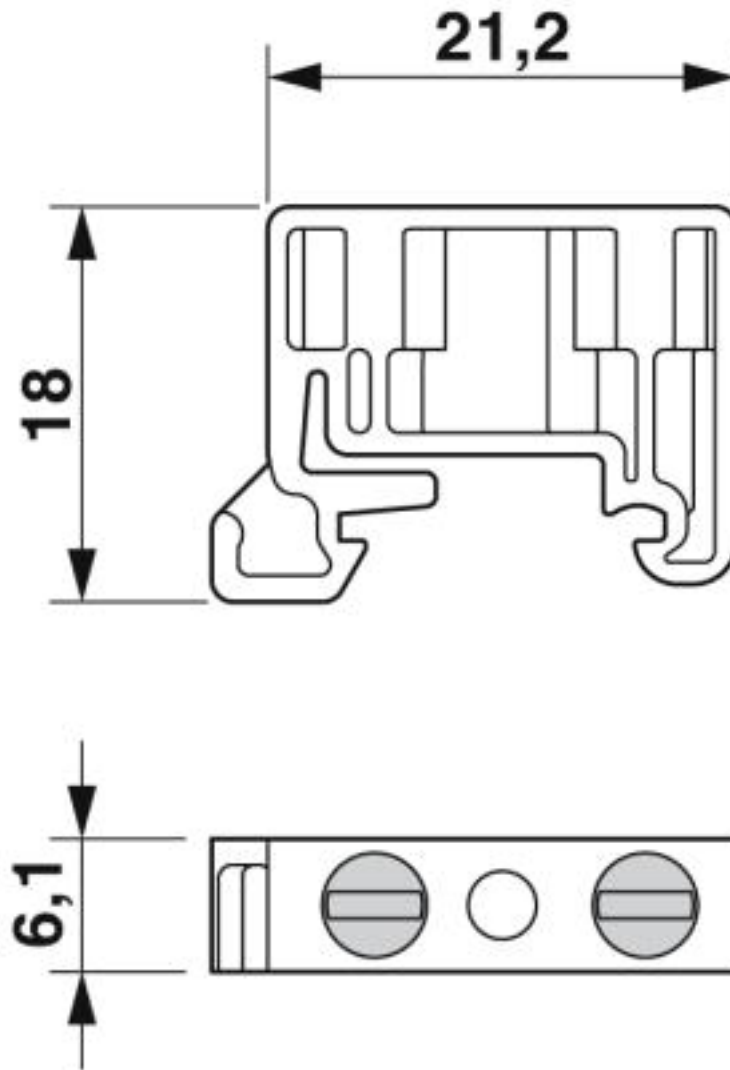

End clamp - E/MK 1 - 1421659

Dimensional drawing

Classifications

eCl@ss

eCl@ss 4.0	27141100
eCl@ss 4.1	27141100
eCl@ss 5.0	27141100
eCl@ss 5.1	27141100
eCl@ss 6.0	27141100
eCl@ss 7.0	27141135
eCl@ss 8.0	27141135