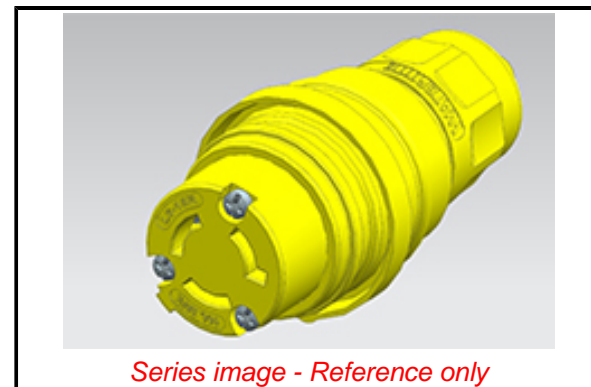

PLEASE CHECK WWW.MOLEX.COM FOR LATEST PART INFORMATION

Part Number: [1301460107](#)
Status: **Active**
Overview: [Watertite Wet-Location Wiring Solutions](#)
Description: Watertite Extreme Connector for Male Receptacle, with Locking Blade, 2 Pole/3 Wire, NEMA L6-15, 250V, F2, Silicone Husk

Documents:

[Drawing (PDF)](#) [Product Literature (PDF)](#)
[RoHS Certificate of Compliance (PDF)](#)

Agency Certification

CSA LR6837

General

Product Family Wiring Devices
Series [130146](#)
Exclude SD Check Yes
IP Rating IP69K
NEMA Configuration NEMA L6-15
Overview [Watertite Wet-Location Wiring Solutions](#)
Product Literature Order No 987651-9322
Product Name Watertite Extreme
Receptacle Type Single
Specialty N/A
Type Connector
UPC 78678862788

Physical

Cord Grip Body Size F2 1/2"
Flange No
Flip Lid No
Gender Female
Length N/A
Locking Blade Yes
Poles 2-pole/3-wire

Electrical

Cord Type N/A
Current - Maximum per Contact 15.0A
GFCI No
Lighted Connector No
Voltage - Maximum 250V

Material Info

Engineering Number 25W49MB

Reference - Drawing Numbers

Sales Drawing 1301460107-000

Series image - Reference only

EU ELV

Not Reviewed

EU RoHS

Not Reviewed

REACH SVHC

Not Reviewed

Halogen-Free

Status

Not Reviewed

For more information, please visit [Contact US](#)

China ROHS

Not Reviewed

ELV

Not Reviewed

RoHS Phthalates

Not Reviewed

Search Parts in this Series

[130146 Series](#)