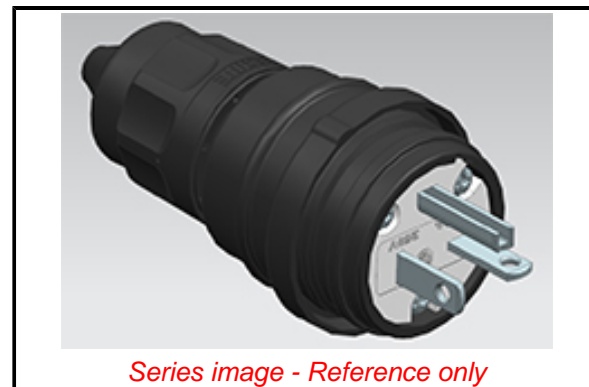

PLEASE CHECK WWW.MOLEX.COM FOR LATEST PART INFORMATION

Part Number: [1301460041](#)
Status: **Active**
Overview: [Watertite Wet-Location Wiring Solutions](#)
Description: Watertite Extreme Extra Hard Outdoor Plug, 2 Pole/3 Wire, NEMA 6-20, 250V, Cord Grip Body Size F2, Black, Silicone Husk

Documents:

[Drawing (PDF)](#) [Product Literature (PDF)](#)
[RoHS Certificate of Compliance (PDF)](#)

Agency Certification

CSA LR6837
UL E10176

General

Product Family Wiring Devices
Series [130146](#)
Exclude SD Check Yes
IP Rating IP69K
NEMA Configuration NEMA 6-20
Overview [Watertite Wet-Location Wiring Solutions](#)
Product Literature Order No 987651-9322
Product Name Watertite Extreme
Receptacle Type N/A
Specialty N/A
Type Plug
UPC 78678871049

Physical

Cord Grip Body Size F2 1/2"
Flange No
Flip Lid No
Gender Male
Length N/A
Locking Blade No
Poles 2-pole/3-wire

Electrical

Cord Type N/A
Current - Maximum per Contact 20.0A
GFCI No
Lighted Connector No
Voltage - Maximum 250V

Material Info

Engineering Number 14W48BLK

Reference - Drawing Numbers

Sales Drawing 1301460040-000

Series image - Reference only

EU ELV

Not Reviewed

EU RoHS

Not Reviewed

REACH SVHC

Not Reviewed

Halogen-Free

Status

Not Reviewed

For more information, please visit [Contact US](#)

China ROHS

Not Reviewed

ELV

Not Reviewed

RoHS Phthalates

Not Reviewed

Search Parts in this Series

[130146 Series](#)