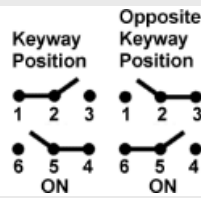

Honeywell Sensing and Control

Search

12TW2-3
(Home : Products : MICRO SWITCH™ Toggle Switches » TW » Other Switches » MICRO SWITCH™ Electromechanical Switches)

narrow your search

1. **Products**
2. Controls Monitoring and Lighting (286)
   - Machine Safety (1727)
   - Sensors (6004)
   - Switches (9781)
   - Wireless (45)
3. **Technology**
4. Control and Instrumentation (988)
   - Electromechanical (9307)
   - Magnetic (541)
   - Platinum thin film (56)
   - Thick Film (1409)
   - More...

Actual product appearance may vary.

[Sales & Service](#)

[Distributor Inventory](#)

- Overview
- Specs
- Documentation
- Application Notes

Product Specifications

Circuitry/Operating action

Product Type	MICRO SWITCH™ Toggle Switch
Ampere/Voltage Range (Resistive Load)	0.1 A to 5.0 A at 0.5 Vac to 115 Vac, 0.1 A to 5.0 A at 0.5 Vdc to 28 Vdc
Circuitry	DPDT
Action	2 position
Mounting	Bushing 15/32 in
Termination	H58
Lever Type	Locking
UL/CSA	L117; 5 A at 125 Vac
Comment	Fine silver contacts
Availability	Global
UNSPSC Code	30211908
UNSPSC Commodity	30211908 Toggle switches
Series Name	TW

contacts

- Customer Service
- Technical Support
- Global Sales & Service
- View Site Demo
- Site Comments?

meet dr. larry

▶ Meet Dr. Larry

my links

- Login to iCOM
- Login to Rep/AD Portal
- Login to Digital University

News Center

- HONEYWELL EXPANDS ITS LIMITLESS™ PLATFORM WITH THE LAUNCH OF ITS GLOBALLY AVAILABLE INDUSTRIAL WIRELESS RECEIVER
- HONEYWELL EXTENDS ITS TRUSTABILITY® PRESSURE SENSOR PRODUCT LINE WITH A SINGLE SIDE LIQUID MEDIA OPTION
- HONEYWELL ADDS NEW 100° AND 180° ARC CONFIGURATIONS TO ITS SMART POSITION SENSOR PORTFOLIO
- HONEYWELL INTRODUCES ITS HAWK™ RESOLVERS 1-INCH SERIES, FULLY HOUSED CONFIGURATION
- HONEYWELL INTRODUCES MICROPOWER OMNIPOLAR DIGITAL HALL-EFFECT SENSOR ICs WITH LOW SUPPLY VOLTAGE AND ULTRA LOW TYPICAL CURRENT

new products

New Wireless Products

Wireless Web Site WGLA and WPMM XYR6000™

[find out more](#)

white papers

- Wireless Switches Offer Unlimited Benefit
- Basic Switches Are Not Created Equal
- Applying Precision Switches
- Sensors for Medical Devices
- New Ways to Measure Torque
- Choosing Safety Switches
- Specifying Hour Meters

Need help?

[Click here to contact us](#)