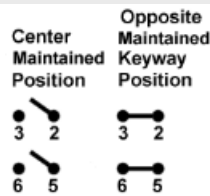

Honeywell Sensing and Control

Search

12TW2-21
(Home : Products : MICRO SWITCH™ Toggle Switches » TW » Other Switches » MICRO SWITCH™ Electromechanical Switches)

narrow your search

1. **Products**
2. Controls Monitoring and Lighting (286)
   - Machine Safety (1727)
   - Sensors (6004)
   - Switches (9781)
   - Wireless (45)
3. **Technology**
4. Control and Instrumentation (988)
   - Electromechanical (9307)
   - Magnetic (541)
   - Platinum thin film (56)
   - Thick Film (1409)
   - More...

Actual product appearance may vary.

[Sales & Service](#)

[Distributor Inventory](#)

- Overview
- Specs
- Documentation
- Application Notes

Product Specifications

Circuitry/Operating action

Product Type	MICRO SWITCH™ Toggle Switch
Ampere/Voltage Range (Resistive Load)	0.1 A to 5.0 A at 0.5 Vdc to 28 Vdc, 0.1 A to 5.0 A at 0.5 Vac to 115 Vac
Circuitry	DPST
Action	3 position
Mounting	Bushing 15/32 in
Termination	H58
Lever Type	Locking
UL/CSA	L117: 5 A at 125 Vac
Comment	Fine silver contacts
Availability	Global
UNSPSC Code	30211908
UNSPSC Commodity	30211908 Toggle switches
Series Name	TW

contacts

- Customer Service
- Technical Support
- Global Sales & Service
- View Site Demo
- Site Comments?

meet dr. larry

▶ Meet Dr. Larry

my links

- Login to iCOM
- Login to Rep/AD Portal
- Login to Digital University

News Center

- HONEYWELL EXPANDS ITS LIMITLESS™ PLATFORM WITH THE LAUNCH OF ITS GLOBALLY AVAILABLE INDUSTRIAL WIRELESS RECEIVER
- HONEYWELL EXTENDS ITS TRUSTABILITY® PRESSURE SENSOR PRODUCT LINE WITH A SINGLE SIDE LIQUID MEDIA OPTION
- HONEYWELL ADDS NEW 100° AND 180° ARC CONFIGURATIONS TO ITS SMART POSITION SENSOR PORTFOLIO
- HONEYWELL INTRODUCES ITS HAWK™ RESOLVERS 1-INCH SERIES, FULLY HOUSED CONFIGURATION
- HONEYWELL INTRODUCES MICROPOWER OMNIPOLAR DIGITAL HALL-EFFECT SENSOR ICs WITH LOW SUPPLY VOLTAGE AND ULTRA LOW TYPICAL CURRENT

new products

New Wireless Products

Wireless Web Site WGLA and WPMM XYR6000™

[find out more](#)

white papers

- Wireless Switches Offer Unlimited Benefit
- Basic Switches Are Not Created Equal
- Applying Precision Switches
- Sensors for Medical Devices
- New Ways to Measure Torque
- Choosing Safety Switches
- Specifying Hour Meters

Need help?

[Click here to contact us](#)