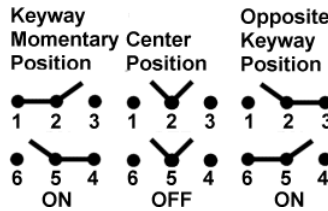

Wireless Web Site WGLA and WPMM XYR6000™

find out more

white papers

- Wireless Switches Offer Unlimited Benefit
- Basic Switches Are Not Created Equal
- Applying Precision Switches Sensors for Medical Devices
- New Ways to Measure Torque
- Choosing Safety Switches
- Specifying Hour Meters

Need help?

Click here to contact us

Overview Specs Documentation Application Notes

Product Specifications

Circuitry/Operating action

MICRO SWITCH™ Toggle Switch

Locked in center and extreme position (Opposite keyway)