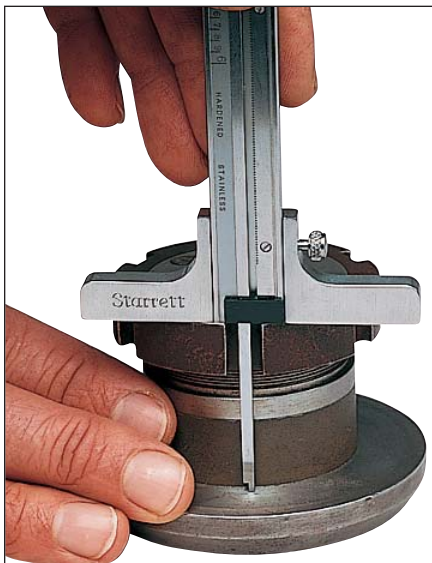

No. 120 Series Dial Calipers (continued)

Above: Making depth measurement with caliper and depth attachment.

Below: 6" Caliper with convenient holster.

Approximate Jaw Depths for 120 Series

	120 6" & 9" (150mm & 225mm)	120 12" (300mm)
Outside	1-1/2" (38mm)	2-1/2" (63mm)
Inside	5/8" (16mm)	3/4" (19mm)

All items packed one per box.

Graduation – .001"

Range	Dial Color	Description	Catalog No.	EDP No.
0-6"	White	Caliper in Case*	120A-6	64514
		Caliper, Standard Letter of Certification†, in Case*	120A-6 W/SLC	66568
		Caliper with Carbide Faces in Case*	120X-6	65909
0-9"	Black	Caliper in Case*	B120A-6	64515
		Caliper, Standard Letter of Certification†, in Case*	B120A-6 W/SLC	66917
		Caliper in Case*	R120A-6	64516
0-9"	Red	Caliper, Standard Letter of Certification†, in Case*	R120A-6 W/SLC	66918
		Caliper in Finished Wood Case	120AZ-9	64520
		Caliper without Case	120A-9	64517
0-12"	White	Caliper in Finished Wood Case	120Z-12	56693
		Caliper, Standard Letter of Certification†, in Finished Wood Case	120Z-12 W/SLC	66569
		Caliper without Case	120-12	56694
		Caliper, Standard Letter of Certification†, without Case	120-12 W/SLC	66919
		Caliper without Case	120-12	56694

Accessories and Cases Only

Center Distance Attachment**	PT26151	64440
Depth Attachment for 6", 9" and 150mm Dial Calipers	PT22431	64640
Detachable Depth Rod for 12" Dial Calipers	PT26091	65100
Deluxe Padded Case for 6" (150mm) Dial Calipers	943	55971
Finished Wood Case for 9" (225mm) Dial Calipers	950	63878
Finished Wood Case for 12" (300mm) Dial Calipers	946	56695
Leather Holster for 6" (150mm) Dial Calipers	915	64166