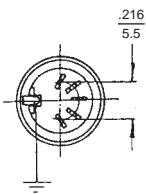

### STRAIGHT CORD PLUG with Flush Socket Insert

### STRAIGHT CORD PLUG with Lock Flange

### RECEPTACLE with Extended Shell

57KD5M shown

DIMENSIONS ARE FOR REFERENCE ONLY  $\frac{\text{Inch}}{\text{(mm)}}$

NOTE: Contact your Switchcraft Representative for price and delivery.