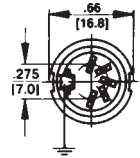

### STRAIGHT CORD PLUG with Flush Socket Insert

### RECEPTACLE with Extended Shell

57KD5M shown

DIMENSIONS ARE FOR REFERENCE ONLY  $\frac{\text{Inch}}{\text{(mm)}}$

NOTE: Contact your Switchcraft Representative for price and delivery.