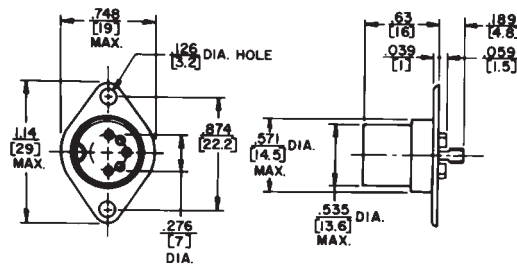

## DIN PLUGS AND RECEPTACLES

### STRAIGHT CORD PLUG with Flush Socket Insert

### STRAIGHT CORD PLUG with Lock Flange

### RECEPTACLE with Extended Shell

57KD5M shown

DIMENSIONS ARE FOR REFERENCE ONLY  $\frac{\text{Inch}}{\text{(mm)}}$

NOTE: Contact your Switchcraft Representative for price and delivery.