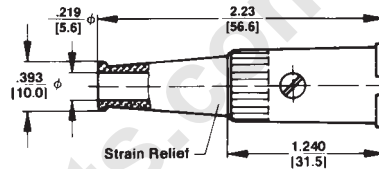

### STRAIGHT CORD PLUG with Flush Socket Insert

### STRAIGHT CORD PLUG with Lock Flange

### RECEPTACLE with Extended Shell

57KD5M shown

DIMENSIONS ARE FOR REFERENCE ONLY  $\frac{\text{Inch}}{\text{(mm)}}$

NOTE: Contact your Switchcraft Representative for price and delivery.