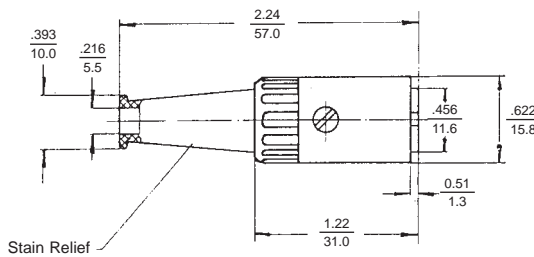

### STRAIGHT CORD PLUG with Flush Socket Insert

### STRAIGHT CORD PLUG with Lock Flange

### RECEPTACLE with Extended Shell

57KD5M shown

DIMENSIONS ARE FOR REFERENCE ONLY  $\frac{\text{Inch}}{\text{(mm)}}$

NOTE: Contact your Switchcraft Representative for price and delivery.