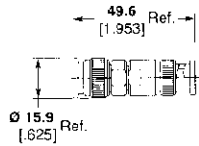

Part No. 1058066-1
M/A-COM Model No. 3231-2223-00

TNC Plug – BNC Plug

Part No. 1057851-1
M/A-COM Model No. 3181-2321-00

SMA 18 GHz Plug – N Series Plug

Part No. 1057367-1
M/A-COM Model No. 3081-2241-00

SMA Plug – BNC Plug