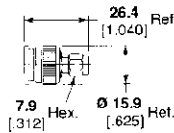

SMA Plug – TNC Plug