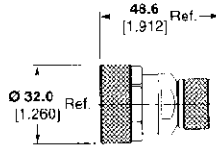

Between Series Adapters (Continued)

Plug-Plug

MCX Plug – SMA Plug

Part No. 1061071-1
M/A-COM Model No. 5881-2241-00

7-16 Plug – N Series Plug

Part No. 1313453-1
M/A-COM Model No. A55P23E999X

BNC Plug – SMB Plug

Part No. 1058066-1
M/A-COM Model No. 3231-2223-00

TNC Plug – BNC Plug

Part No. 1057851-1
M/A-COM Model No. 3181-2321-00

SMA 18 GHz Plug – N Series Plug

Part No. 1057367-1
M/A-COM Model No. 3081-2241-00

SMA Plug – BNC Plug