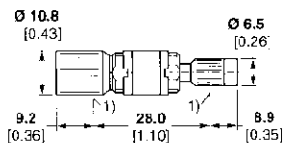

Series 1.6/5.6 Plug – Series 1.0/2.3 Plug