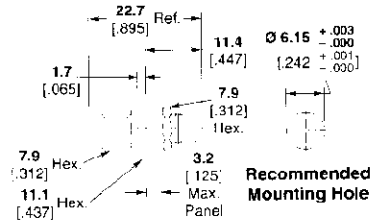

Part No. 1056706-1
M/A-COM Model No. 2981-2241-00

SMA Plug – SSMT Plug or OSMT Plug

Part No. 1055695-1
M/A-COM Model No. 2381-2241-00

SMA Plug – OSP Plug

Part No. 1059711-1
M/A-COM Model No. 4581-2241-02

SMA Plug – OSP Bulkhead Plug