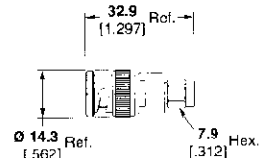

Part No. 1058066-1
M/A-COM Model No. 3231-2223-00

TNC Plug – BNC Plug

Part No. 1057851-1
M/A-COM Model No. 3181-2321-00

SMA 18 GHz Plug – N Series Plug

Part No. 1057367-1
M/A-COM Model No. 3081-2241-00

SMA Plug – BNC Plug