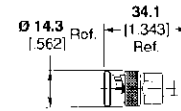

Part No. 1058066-1
M/A-COM Model No. 3231-2223-00

TNC Plug – BNC Plug

Part No. 1057851-1
M/A-COM Model No. 3181-2321-00

SMA 18 GHz Plug – N Series Plug

Part No. 1057367-1
M/A-COM Model No. 3081-2241-00

SMA Plug – BNC Plug