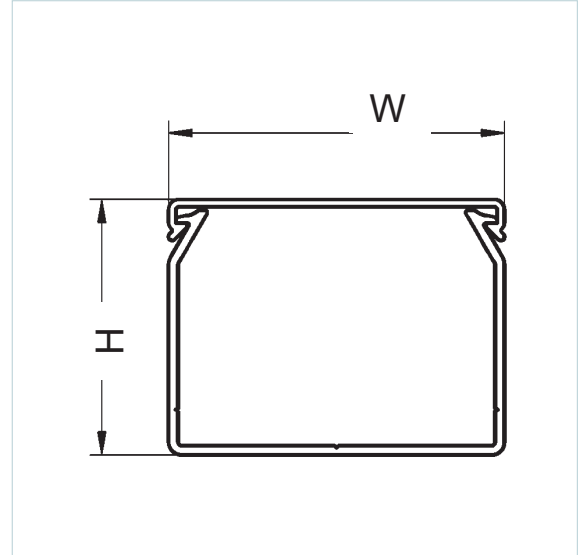

Betaduct PVC Narrow Slot Cable Trunking

Specification

Material	Rigid PVC 9051 LF
Colour	Grey RAL7030, Black RAL9005
Operating Temp	-5°C to +60°C
Volume Resistivity	1 E15 Ohm. cm
Dielectric Strength	15 kV/mm
Flame Resistance	V0 UL94
Tensile Strength	>40 MPa
Ultimate Elongation	>160%
Fire Rating	DIN 5510-2 S3-SR1-ST2
Weather Resistance	Good
Stabilization	Calcium / Zinc
Glow Wire Flammability	+960°C
UL Recognised	UL 1565 E509564
CSA Recognised	CSA-C22.2 No. 18.5 E509564

Key Features

- Lightweight and self-extinguishing
- Excellent rigidity and performance characteristics
- Easy installation
- Base holes to EN 50085-2-3
- Break points on fingers and base
- Secure clip on lid
- Supplied in 2m lengths

Spare lids available

Part Number			Nominal External (mm)		Lengths Per Pack	Quantity Per Pack (m)
Grey	Black	White	Height	Width		
10470022Y	10490022Y	23630400Y	37.5	25	12	24
10470023Y	10490023Y	23630500Y	50	25	12	24
10470024Y	10490024Y	23630600Y	75	25	8	16
10470032Y	10490032Y		37.5	37.5	12	24
10470033Y	10490033Y		50	37.5	8	16
10470034Y	10490034Y	23631100Y	75	37.5	8	16

Betaduct PVC Narrow Slot Cable Trunking

Part Number			Nominal External (mm)		Lengths Per Pack	Quantity Per Pack (m)
Grey	Black	White	Height	Width		
10470052Y	10490052Y		37.5	50	8	16
10470053Y	10490053Y	23631500Y	50	50	8	16
10470054Y	10490054Y	23631600Y	75	50	8	16
10470055Y	10490055Y	23631700Y	100	50	4	8
10470073Y	10490073Y		50	75	8	16
10470074Y	10490074Y		75	75	8	16
10470075Y	10490075Y	23632100Y	100	75	4	8
10470103Y	10490103Y		50	100	4	8
10470104Y	10490104Y		75	100	4	8
10470105Y	10490105Y	23632600Y	100	100	4	8