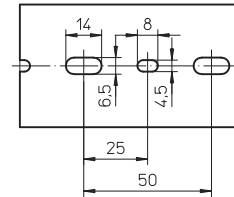

W = 25, 37.5 and 50 mm