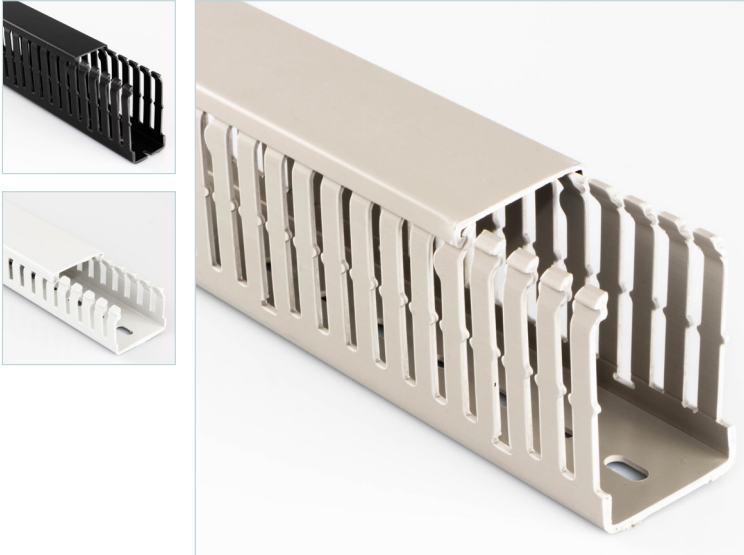

Betaduct PVC Narrow Slot Cable Trunking

Specification

Material	Rigid PVC 9051 LF
Colour	Grey RAL7030, Black RAL9005
Operating Temp	-5°C to +60°C
Volume Resistivity	1 E15 Ohm. cm
Dielectric Strength	15 kV/mm
Flame Resistance	V0 UL94
Tensile Strength	>40 MPa
Ultimate Elongation	>160%
Fire Rating	DIN 5510-2 S3-SR1-ST2
Weather Resistance	Good
Stabilization	Calcium / Zinc
Glow Wire Flammability	+960°C
UL Recognised	UL 1565 E509564
CSA Recognised	CSA-C22.2 No. 18.5 E509564

Key Features

- Lightweight and self-extinguishing
- Excellent rigidity and performance characteristics
- Easy installation
- Base holes to EN 50085-2-3
- Break points on fingers and base
- Secure clip on lid
- Supplied in 2m lengths

Spare lids available

Part Number			Nominal External (mm)		Lengths Per Pack	Quantity Per Pack (m)
Grey	Black	White	Height	Width		
10470022Y	10490022Y	23630400Y	37.5	25	12	24
10470023Y	10490023Y	23630500Y	50	25	12	24
10470024Y	10490024Y	23630600Y	75	25	8	16
10470032Y	10490032Y		37.5	37.5	12	24
10470033Y	10490033Y		50	37.5	8	16
10470034Y	10490034Y	23631100Y	75	37.5	8	16

Betaduct PVC Narrow Slot Cable Trunking

Part Number			Nominal External (mm)		Lengths Per Pack	Quantity Per Pack (m)
Grey	Black	White	Height	Width		
10470052Y	10490052Y		37.5	50	8	16
10470053Y	10490053Y	23631500Y	50	50	8	16
10470054Y	10490054Y	23631600Y	75	50	8	16
10470055Y	10490055Y	23631700Y	100	50	4	8
10470073Y	10490073Y		50	75	8	16
10470074Y	10490074Y		75	75	8	16
10470075Y	10490075Y	23632100Y	100	75	4	8
10470103Y	10490103Y		50	100	4	8
10470104Y	10490104Y		75	100	4	8
10470105Y	10490105Y	23632600Y	100	100	4	8