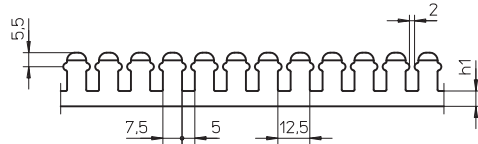

Betaduct PVC Narrow Slot Cable Trunking

H = 25 mm