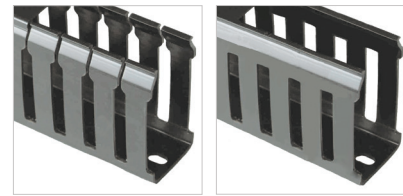

Betaduct Noryl Open Slot, Closed Slot.

Supplied with Lid

Betaduct Noryl is manufactured from high grade NH6010B Noryl, which is a modified polymer manufactured by SABIC Innovative Plastics IPBV.

Noryl is halogen-free and has excellent low smoke characteristics. No other manufacturer extrudes ducting from this grade of Noryl. It is recommended for areas where human life or electronic components are a risk. It is designed and specified for installations in hazardous applications such as rail, underground, marine, mass transit and military applications. It is also widely used in petrochemical plants and offshore oil and gas installations, accommodation modules, rail and mass transit applications.

Available in open slot, closed slot or solid wall, in a wide range of sizes with 19mm pitching.

STANDARD COLOURS

Black RAL 9004

FLAMMABILITY

UL94 V-1 Rated Material

APPROVALS

RoHS, UL and cULus Approved

MATERIAL

Self-extinguishing Noryl Extra, Halogen-Free NH6010B

SERVICE TEMPERATURE RANGE

30°C to +120°C

STANDARDS

Base Slots to DIN 43659.

OPEN SLOT

Nominal Size Inner W x H (mm)	Nominal Size Outer W x H (mm)	Farnell Part. Noryl Black RAL 9004	Manufacturer Betaduct Noryl Black RAL 9004	Total Metres Per Pack
25 x 37.5	29 x 38	1630300	23461000	12
25 x 50	29 x 54	1630302	23462000	12
25 x 75	29 x 79	1630303	23463000	8

CLOSED SLOT

Nominal Size Inner W x H (mm)	Nominal Size Outer W x H (mm)	Farnell Part. Noryl Black RAL 9004	Manufacturer Betaduct Noryl Black RAL 9004	Total Metres Per Pack
25 x 37.5	29 x 38	1630304	23451000	12
25 x 50	29 x 54	1630305	23452000	12
25 x 75	29 x 79	1630306	23453000	8