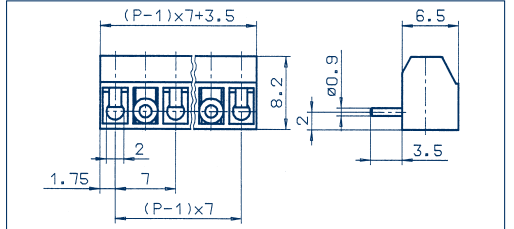

PK 550/... /7,00-H horizontal

Drawings

Connection principle

Dimensions

Spacing mm	7,00
Insulation stripping length mm	5,50
PCB hole diameter mm	1,20

Connection data

Single wire (solid) mm²	1,50
Stranded wire (flexible) mm²	1,00
Stranded wire (with ferrules) mm²	0,75

Rating

	300 V	450 V
Rated voltage V	300 V	450 V
Rated current A	6 A	13,50 A (T60)
Cross section max. AWG/mm²	28-16	1,00
Rated surge voltage	–	3,00 kV
Rated torque/Screw size	–	0,40 Nm/M2
Contamination degree	–	–

Materials

Insulating material/Flammability class	PA 6.6 V0 / UL 94 V0
Temperature Range	-30°C / +105°C
Clamping part	CuZn
Clamping cage/Eccentric	–
Contact pin	–
Cage tension spring	–
Wire protection	stainless steel
Soldering lug	–
Contact Spring	–

Order information

	No. of poles	Cat.-No.		Qty.p.pck.
Standard colour(s)		green (Ral 6018)	dark grey (Ral 7016)	
(further colours on request, see page 5)				
	2	10277.1	10277.4	50
	3	10278.1	10278.4	50
	4	10279.1	10279.4	50
	5	10280.1	10280.4	50
	6	10281.1	10281.4	50
	7	10282.1	10282.4	50
	8	10283.1	10283.4	50

Wire-protection

Wire-protection

Spacing mm	7,00
Insulation stripping length mm	5,50
PCB hole diameter mm	1,20
Single wire (solid) mm²	1,50
Stranded wire (flexible) mm²	1,00
Stranded wire (with ferrules) mm²	0,75

	300 V	450 V
Rated voltage V	300 V	450 V
Rated current A	6 A	13,50 A (T60)
Cross section max. AWG/mm²	28-16	1,00
Rated surge voltage	–	3,00 kV
Rated torque/Screw size	–	0,40 Nm/M2
Contamination degree	–	–

Insulating material/Flammability class	PA 6.6 V0 / UL 94 V0
Temperature Range	-30°C / +105°C
Clamping part	CuZn
Clamping cage/Eccentric	–
Contact pin	–
Cage tension spring	–
Wire protection	stainless steel
Soldering lug	–
Contact Spring	–

	No. of poles	Cat.-No.		Qty.p.pck.
Standard colour(s)		green (Ral 6018)	dark grey (Ral 7016)	
(further colours on request, see page 5)				
	2	10284.1	10284.4	50
	3	10285.1	10285.4	50
	4	10286.1	10286.4	50
	5	10287.1	10287.4	50
	6	10288.1	10288.4	50
	7	10289.1	10289.4	50
	8	10290.1	10290.4	50

Accessories

Marking

Page 126 - 129

Page 126 - 129