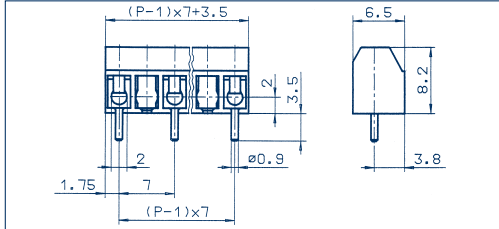

Terminals

7,00 mm

PK 550/... /7,00-V vertical