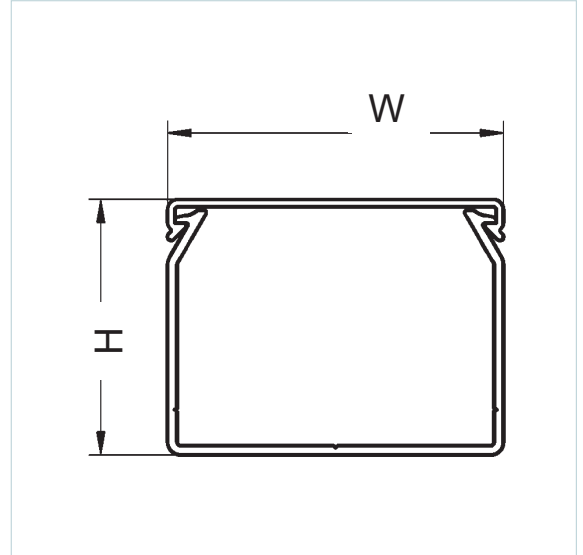

Betaduct PVC Open Slot Cable Trunking

Specification

Material	Rigid PVC 9051 LF
Colour	Grey RAL7030, Black RAL9005
Operating Temp	-5°C to +60°C
Volume Resistivity	1 E15 Ohm. cm
Dielectric Strength	15 kV/mm
Flame Resistance	V0 UL94
Tensile Strength	>40 MPa
Ultimate Elongation	>160%
Fire Rating	DIN 5510-2 S3-SR1-ST2
Weather Resistance	Good
Stabilization	Calcium / Zinc
Glow Wire Flammability	+960°C
UL Recognised	UL 1565 E509564
CSA Recognised	CSA-C22.2 No. 18.5 E509564

Key Features

- Lightweight and self-extinguishing
- Excellent rigidity and performance characteristics
- Easy installation
- Base holes to EN 50085-2-3*
*100mm height base holes to DIN 43659-1
- Break points on fingers and base
- Secure clip on lid
- Supplied in 2m lengths

Betaduct PVC Open Slot Cable Trunking

Part Number		Nominal External (mm)		Lengths Per Pack	Quantity Per Pack (m)
Grey	Black	Height	Width		
10450052Y	09890000Y	37.5	50	8	16
10450053Y	09160000Y	50	50	8	16
10450054Y	09170000Y	75	50	8	16
10450055Y	09920000Y	100	50	4	8
10450073Y	09940000Y	50	75	8	16
10450074Y	09190000Y	75	75	8	16
10450075Y	09960000Y	100	75	4	8
10450103Y	09980000Y	50	100	4	8
10450104Y	09990000Y	75	100	4	8
10450105Y	10000000Y	100	100	4	8
10450124Y	09410000Y	75	125	4	8
10450155Y	10020000Y	100	150	4	8

Betaduct PVC Open Slot Cable Trunking

H = 37.5 mm

W = 25 mm / 37.5 mm / 50 mm

H = 50 mm

W = 75 mm / 100 mm / 125 mm

H = 75 mm

Base punching to EN 50085-2-3

H (mm)	37.5	50	75
h1 (mm)	8	8	12