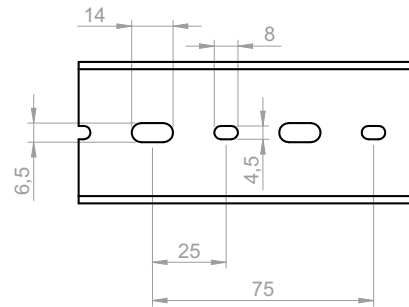

You might also need...

<p>EDC1</p>  <p>Betaduct Trunking Cutting Tool</p> <ul style="list-style-type: none"> • Blade W: 21.5mm • Cutting D: 50mm 	<p>BETADUCT-CUTTER</p>  <p>Betaduct Trunking Cutting Tool</p> <ul style="list-style-type: none"> • Cuts up to 125mm 	<p>EDC 2</p>  <p>Betaduct Trunking Cutting Tool</p> <ul style="list-style-type: none"> • Cuts up to 110mm 	<p>1857</p>  <p>Betaduct Trunking Cutting Tool</p> <ul style="list-style-type: none"> • Ideal for cutting slots in trunking 	<p>RT4 or RT6</p>  <p>Betaduct Trunking Rivet Tools</p> <ul style="list-style-type: none"> • 4.5mm (RT4) • 6.5mm (RT6) 	<p>DUCTAFIX R4 or R6</p>  <p>Betaduct Trunking Rivets</p> <ul style="list-style-type: none"> • 4mm (R4) • 6mm (R6)
<p>10440000</p>  <p>Betaduct Insulating Washers</p> <ul style="list-style-type: none"> • Black • Pack of 50 	<p>RC1</p>  <p>Retaining Clip For Narrow Trunking</p> <ul style="list-style-type: none"> • 53mm x 66mm • Pack of 50 	<p>BC1</p>  <p>HF Bridging Clip For Narrow Trunking</p> <ul style="list-style-type: none"> • 22.5mm x 105mm • Pack of 50 	<p>BC2</p>  <p>HF Bridging Clip For Narrow Trunking</p> <ul style="list-style-type: none"> • 24mm x 108mm • Pack of 50 	<p>LH1</p>  <p>Label Holder For Narrow Trunking</p> <ul style="list-style-type: none"> • 25.5mm x 13mm • Pack of 50 	<p>LH2</p>  <p>Label Holder For Narrow Trunking</p> <ul style="list-style-type: none"> • 38mm x 19mm • Pack of 50

Betaduct PVC Open Slot Cable Trunking

H = 37.5 mm

W = 25 mm / 37.5 mm / 50 mm

H = 50 mm

W = 75 mm / 100 mm / 125 mm

H = 75 mm

Base punching to EN 50085-2-3

H (mm)	37.5	50	75
h1 (mm)	8	8	12