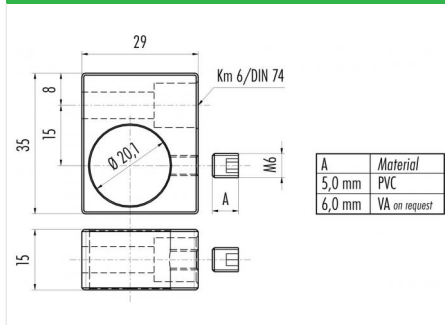

Product description      **Fixing elements VA**  
 Area                              **Fixing elements VA series 976**  
 Order number                 **28 1330 300 00**

**Illustration**

**Scale drawing**

**Technical data**

**General features**

Order number                              28 1330 300 00  
 Customs tariff number                 76061299

**Material**

REACH SVHC                              No pollutants