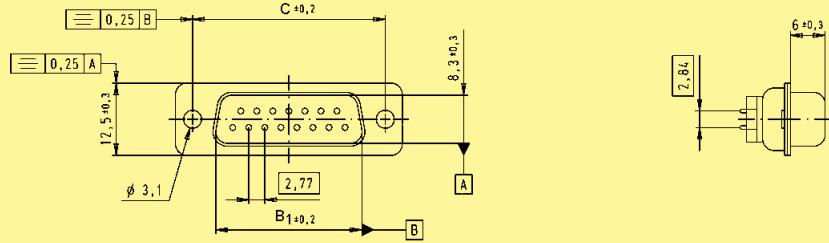

Number of contacts

9-37

Solder buckets, through hole

Identification	No. of contacts	Part No.	
		male connectors	female connectors
Connectors with ferrite-filter	9	09 64 121 7800	09 64 111 7800
	15	09 64 221 7800	09 64 211 7800
	25	09 64 321 7800	09 64 311 7800
	37	09 64 421 7800	09 64 411 7800

Male connector

No. of contacts	A	B ₁	B ₂	C	D
9	30.8	16.92	16.3	25.0	19.2
15	39.2	25.25	24.6	33.3	27.7
25	53.1	38.96	38.3	47.1	41.1
37	69.4	55.42	54.8	63.5	57.3

Female connector