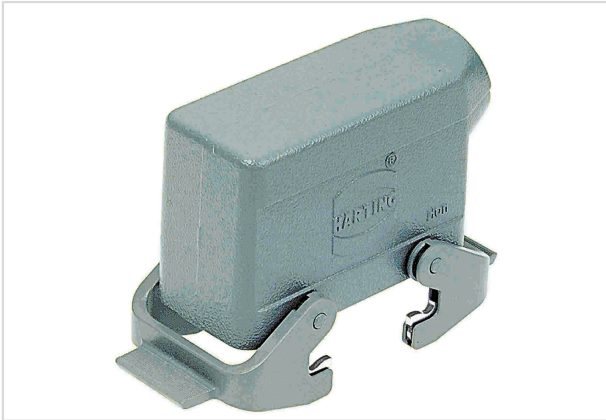

Han B Hood Side Entry LC 2 Levers PG 21

Image is for illustration purposes only. Please refer to product description.

Part number	09 30 024 1530
Specification	Han B Hood Side Entry LC 2 Levers PG 21
HARTING eCatalogue	https://b2b.harting.com/09300241530

Identification

Category	Hoods/Housings
Series of hoods/housings	Han [®] B
Type of hood/housing	Hood
Type	Low construction

Version

Locking type	Double locking lever (on the hood)
Han-Easy Lock [®]	Yes
Size	24 B
Version	Side entry
Cable entry	1x Pg 21
Field of application	Standard hoods/housings for industrial connectors

Technical characteristics

Limiting temperature	-40 ... +125 °C
Degree of protection acc. to IEC 60529	IP65
	IP66
	IP67
Type rating acc. to UL 50 / UL 50E	4
	4X
	12

Material properties

Material (hood/housing)	Aluminium die-cast
-------------------------	--------------------

Pushing Performance

Material properties

Surface (hood/housing)	Powder-coated
Colour (hood/housing)	RAL 7037 (dust grey)
Material (locking)	Polycarbonate (PC) Stainless steel
Colour (locking)	RAL 7037 (dust grey)
Material flammability class acc. to UL 94 (locking levers)	V-0
RoHS	compliant
ELV status	compliant
China RoHS	e
REACH Annex XVII substances	No
REACH ANNEX XIV substances	No
REACH SVHC substances	Yes
REACH SVHC substances	Potassium 1,1,2,2,3,3,4,4,4-nonafluorobutane-1-sulphonate