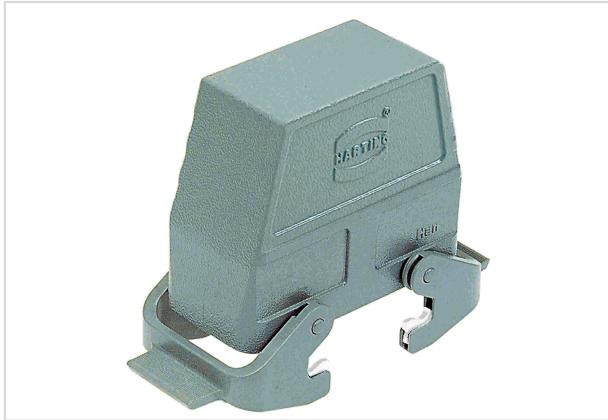

Han B Hood Side Entry HC 2 Levers PG 21

Image is for illustration purposes only. Please refer to product description.

Part number	09 30 016 0530
Specification	Han B Hood Side Entry HC 2 Levers PG 21
HARTING eCatalogue	https://b2b.harting.com/09300160530

Identification

Category	Hoods/Housings
Series of hoods/housings	Han [®] B
Type of hood/housing	Hood
Type	High construction

Version

Size	16 B
Version	Side entry
Cable entry	1x Pg 21
Locking type	Double locking lever (on the hood)
Han-Easy Lock [®]	Yes
Field of application	Standard hoods/housings for industrial connectors

Pushing Performance
Since 1945

Material properties

Surface (hood/housing)	Powder-coated
Colour (hood/housing)	RAL 7037 (dust grey)
Material (locking)	Polycarbonate (PC) Stainless steel
Colour (locking)	RAL 7037 (dust grey)
Material flammability class acc. to UL 94 (locking levers)	V-0
RoHS	compliant
ELV status	compliant
China RoHS	e
REACH Annex XVII substances	Not contained
REACH ANNEX XIV substances	Not contained
REACH SVHC substances	Yes
REACH SVHC substances	Potassium 1,1,2,2,3,3,4,4,4-nonafluorobutane-1-sulphonate
California Proposition 65 substances	Yes
California Proposition 65 substances	Nickel