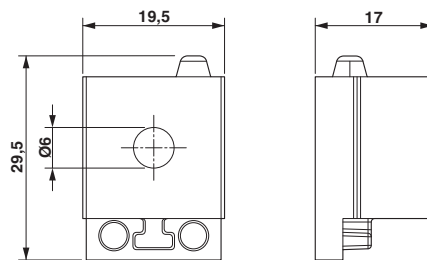

Key Commercial Data

Packing unit	1 pc
Minimum order quantity	10 pc
Weight per Piece (excluding packing)	8.0 g
Custom tariff number	85472000
Country of origin	Poland

Technical data

Dimensions

External cable diameter	1x 5 mm ... 6 mm
Length	29.5 mm
Width	19.5 mm
Height	17 mm

Drawings

Dimensional drawing

Dimensional drawing