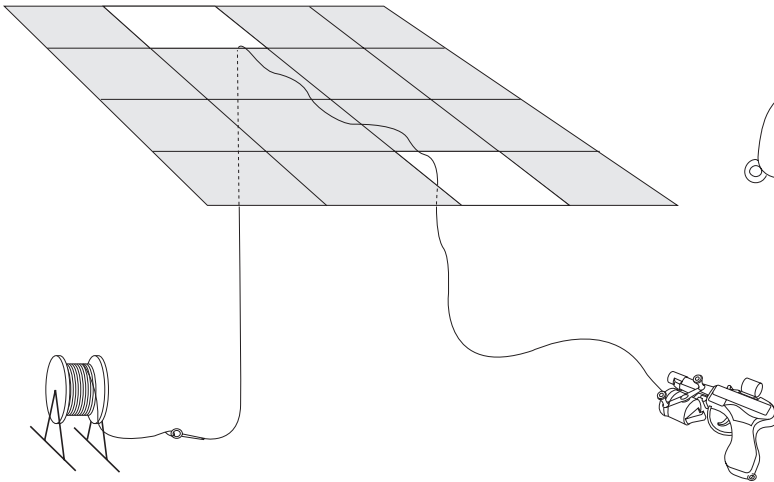

PRODUCT FEATURES

- A 50 foot (15 meter) range allows for faster installations with less number of pulls required.
- Bright yellow body means it is less likely to be left behind.
- Glow-in-the-dark green darts reduce replacement costs because they are easier to locate.
- Darts are aerodynamically designed for high accuracy and faster installation.
- The optional flashlight improves visibility for faster installation.

APPLICATIONS AND IDENTIFICATION

- Network cabling
- Telecommunications
- Safety and alarm systems
- Sound and PA systems
- Building control systems
- HVAC installations

ORDERING INFORMATION

Parts List

Cat No.	UPC No.	Description
06186	06186	CableCaster™ Wire Pulling Tool (includes 3 darts)
06259	06259	CableCaster™ Replacement Darts (pack of four)

Accessories

Cat No.	UPC No.	Description
46500	46500	Pocket-Light Flashlight

1-800-435-0786

+ 1-815-397-7070 International
www.greenlee.textron.com

Distributed by:

GREENLEE TEXTRON

Greenlee Textron / Subsidiary of Textron Inc.
4455 Boeing Drive, Rockford, IL 61109-2988 USA 815/397-7070
Printed in USA
MA-3453 4/99

An ISO 9001 Company
©1999 Greenlee Textron