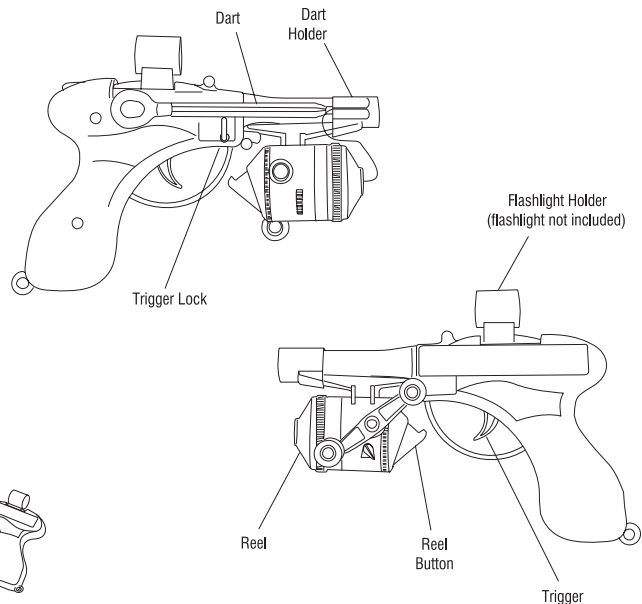

PRODUCT FEATURES

- A 50 foot (15 meter) range allows for faster installations with less number of pulls required.
- Bright yellow body means it is less likely to be left behind.
- Glow-in-the-dark green darts reduce replacement costs because they are easier to locate.
- Darts are aerodynamically designed for high accuracy and faster installation.
- The optional flashlight improves visibility for faster installation.

APPLICATIONS AND IDENTIFICATION

- Network cabling
- Telecommunications
- Safety and alarm systems
- Sound and PA systems
- Building control systems
- HVAC installations

ORDERING INFORMATION

Parts List

Cat No.	UPC No.	Description
06186	06186	CableCaster™ Wire Pulling Tool (includes 3 darts)
06259	06259	CableCaster™ Replacement Darts (pack of four)

Accessories

Cat No.	UPC No.	Description
46500	46500	Pocket-Light Flashlight

1-800-435-0786

+ 1-815-397-7070 International
www.greenlee.textron.com

Distributed by:

GREENLEE TEXTRON

Greenlee Textron / Subsidiary of Textron Inc.
4455 Boeing Drive, Rockford, IL 61109-2988 USA 815/397-7070
Printed in USA
MA-3453 4/99

An ISO 9001 Company
©1999 Greenlee Textron