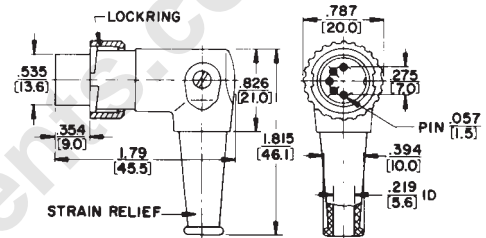

DIN PLUGS AND RECEPTACLES

STRAIGHT CORD PLUG with Extended Barrel

RIGHT-ANGLE CORD PLUG with 8 Position Barrel and 30° Lockring

RIGHT-ANGLE CORD PLUG with 8 Position Barrel

05DL5M shown

DIMENSIONS ARE FOR REFERENCE ONLY $\frac{\text{Inch}}{\text{(mm)}}$