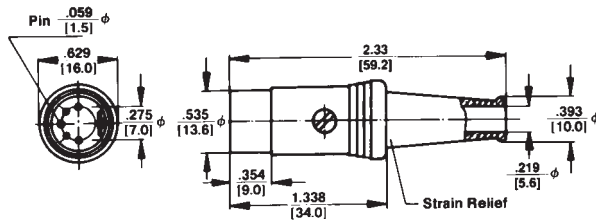

DIN PLUGS AND RECEPTACLES

STRAIGHT CORD PLUG with Extended Barrel

RIGHT-ANGLE CORD PLUG with 8 Position Barrel and 30° Lockring

RIGHT-ANGLE CORD PLUG with 8 Position Barrel

05DL5M shown

DIMENSIONS ARE FOR REFERENCE ONLY $\frac{\text{Inch}}{\text{(mm)}}$