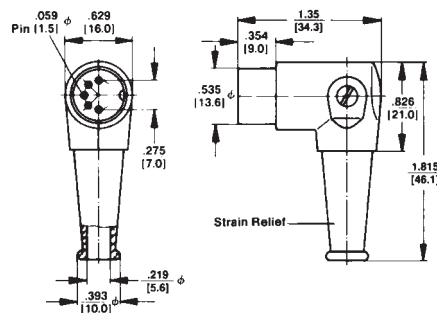

DIN PLUGS AND RECEPTACLES

STRAIGHT CORD PLUG with Extended Barrel

RIGHT-ANGLE CORD PLUG with 8 Position Barrel and 30° Lockring

RIGHT-ANGLE CORD PLUG with 8 Position Barrel

05DL5M shown

DIMENSIONS ARE FOR REFERENCE ONLY $\frac{\text{Inch}}{\text{(mm)}}$