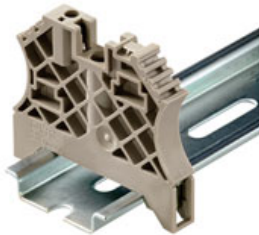

Mounting rail

Drill-hole diameter	5.2 mm	Installation advice	Direct mounting
Material	Steel	Short circuit strength corresponds to E-Cu wire	25 mm ²
Slit gap	11 mm	Slit length	25 mm
Slit width	5.2 mm	Slotted drill holes	Yes
Solder eyelet hole diameter (D)	5.2 mm	Spacing of holes, centre-to-centre	36 mm
Standards	DIN EN 60715	Surface finish	galvanized
Thickness	1.5 mm		

Accessories
MOFU 35

Weidmüller offers users of modular terminals a comprehensive range of accessories that render possible appropriate solutions for all - even non-standard - tasks.

General ordering data

Type	Order No.	Version	GTIN (EAN)	Qty.
MOFU 35/ LO/1	0646260000	Accessories, Mounting foot, 4008190178574		20 pc(s). Polyamide 66

for TS 35 terminal rail

Weidmüller's range of products includes end brackets that guarantee a permanent, reliable mounting on the terminal rail and prevent sliding. Versions with and without screws are available. The end brackets include marking options, also for group markers, and also a test plug holder.