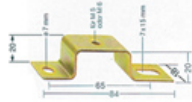

Accessories
TS 35X15/LL 2M/ST/ZN

Weidmüller Interface GmbH & Co. KG
Klingenbergstraße 16
D-32758 Detmold
Germany
Fon: +49 5231 14-0
Fax: +49 5231 14-292083
www.weidmueller.com

Accessories

TST

Weidmüller offers users of modular terminals a comprehensive range of accessories that render possible appropriate solutions for all - even non-standard - tasks.

General ordering data

Type	Order No.	Version	GTIN (EAN)	Qty.
TST 2/M5	1286600000	Accessories, Mounting rail support, Steel, 84 mm	4008190144777	10 pc(s).
TST 2/M6	0101700000	Accessories, Mounting rail support, Steel, 84 mm	4008190069254	10 pc(s).

TSTW

Weidmüller offers users of modular terminals a comprehensive range of accessories that render possible appropriate solutions for all - even non-standard - tasks.